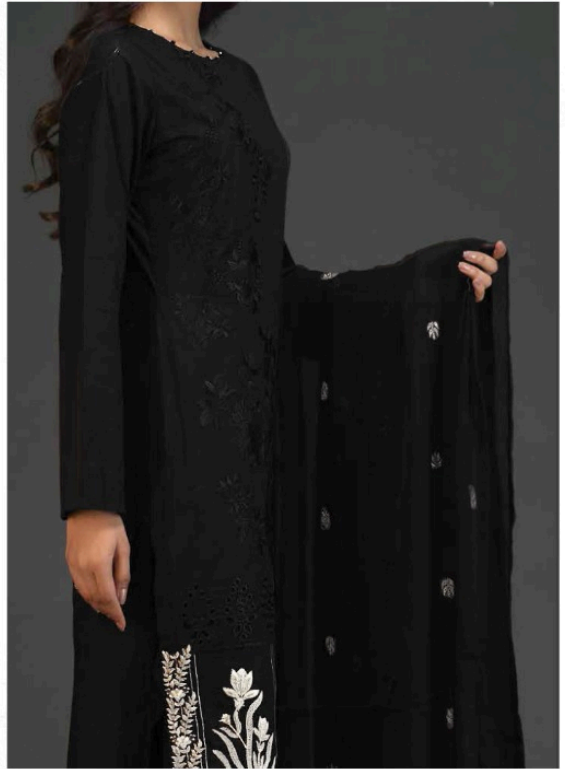

KEVALFAB

BLACK & WHITE

KEVALFAB

BLACK & WHITE

HEAVY EMBROIDERY
BLACK & WHITE
COLLECTION
EMBROIDERY WORK

D.1154

EXPORT QUALITY
HEAVY COTTON COLLECTION
100% COTTON
BOTTOM
HEAVY EXPORT QUALITY
COTTON(2.20MTR)
HEAVY COTTON DUPATTA WORK
80X100 PURE MUL MUL

HEAVY EMBROIDERY
BLACK & WHITE
COLLECTION
EMBROIDERY WORK

D.1151

EXPORT QUALITY
HEAVY COTTON COLLECTION
100% COTTON

BOTTOM
HEAVY EXPORT QUALITY
COTTON(2.20MTR)

HEAVY COTTON DUPATTA WORK
80X100 PURE MUL MUL

HEAVY EMBROIDERY
BLACK & WHITE
COLLECTION
EMBROIDERY WORK

D.1152

EXPORT QUALITY
HEAVY COTTON COLLECTION
100% COTTON
BOTTOM
HEAVY EXPORT QUALITY
COTTON(2.20MTR)
HEAVY COTTON DUPATTA WORK
80X100 PURE MUL MUL