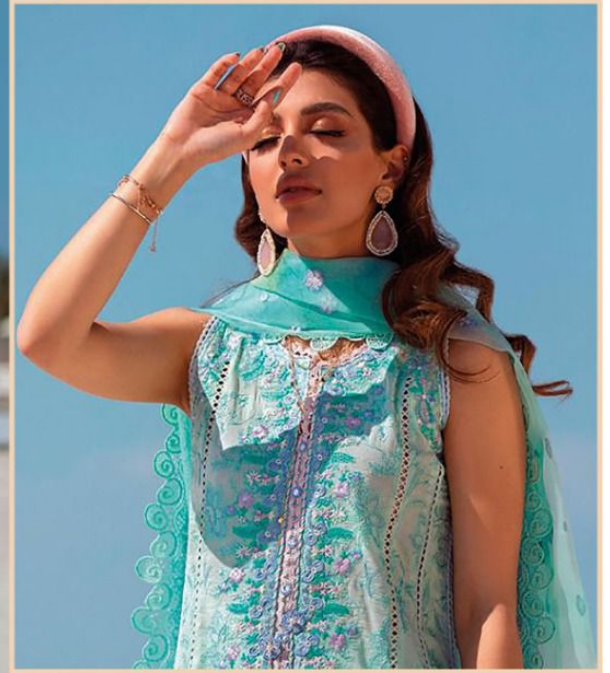

ZARQASH<sup>™</sup>  
A BRAND BY KHAYYER<sup>®</sup>

AZIZ LUXURY LAWN

ZARQASH<sup>®</sup>  
A BRAND BY KHAYYRA

Z-2171

**FEBRIC DETAILS**

TOP :- Lawn Cotton Heavy Embroidered.

BOTTOM :- Seami Lawn Cotton.

DUPATTA :- Silk Chiffon Digital Print.

ZARQASH<sup>®</sup>  
A BRAND BY KHAYYRA

Z-2172

**FEBRIC DETAILS**

TOP :- Lawn Cotton Heavy Embroidered.

BOTTOM :- Seami Lawn Cotton.

DUPATTA :- Silk Chiffon Digital Print.

ZARQASH<sup>®</sup>  
A BRAND BY KHAYYRA

Z-2173

**FEBRIC DETAILS**

TOP :- Lawn Cotton Heavy Embroidered.

BOTTOM :- Seami Lawn Cotton.

DUPATTA :- Silk Chiffon Digital Print.

ZARQASH<sup>®</sup>  
A BRAND BY KHAYYRA

Z-2174

**FEBRIC DETAILS**

TOP :- Lawn Cotton Heavy Embroidered.

BOTTOM :- Seami Lawn Cotton.

DUPATTA :- Net Dupatta With Embroidery.

ZARQASH

AZIZ LUXURY LAWN

Z-2171

Z-2172

Z-2173