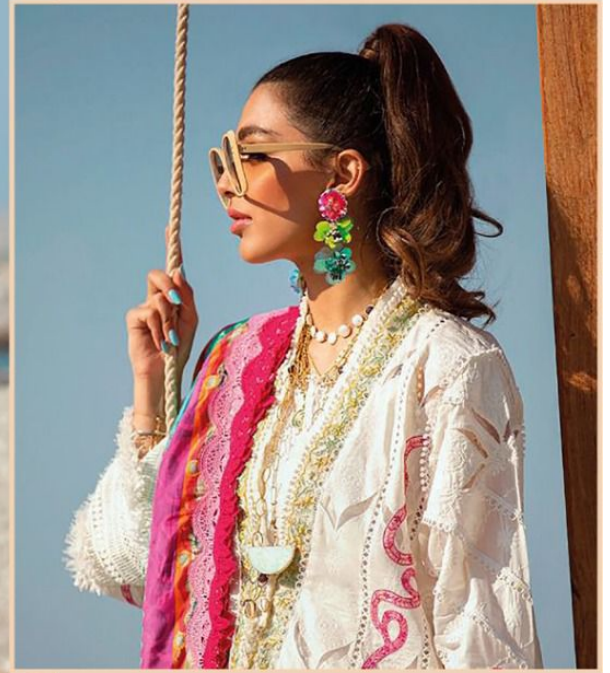

ZARQASH<sup>™</sup>  
A BRAND BY KHAYYER<sup>®</sup>

AZIZ LUXURY LAWN

ZARQASH<sup>®</sup>  
A BRAND BY KHAYYRA

Z-2171

**FEBRIC DETAILS**

TOP :- Lawn Cotton Heavy Embroidered.

BOTTOM :- Seami Lawn Cotton.

DUPATTA :- Silk Chiffon Digital Print.

ZARQASH<sup>®</sup>  
A BRAND BY KHAYYRA

Z-2172

**FEBRIC DETAILS**

TOP :- Lawn Cotton Heavy Embroidered.

BOTTOM :- Seami Lawn Cotton.

DUPATTA :- Silk Chiffon Digital Print.

ZARQASH<sup>®</sup>  
A BRAND BY KHAYYRA

Z-2173

**FEBRIC DETAILS**

TOP :- Lawn Cotton Heavy Embroidered.

BOTTOM :- Seami Lawn Cotton.

DUPATTA :- Silk Chiffon Digital Print.

ZARQASH<sup>®</sup>  
A BRAND BY KHAYYRA

Z-2174

**FEBRIC DETAILS**