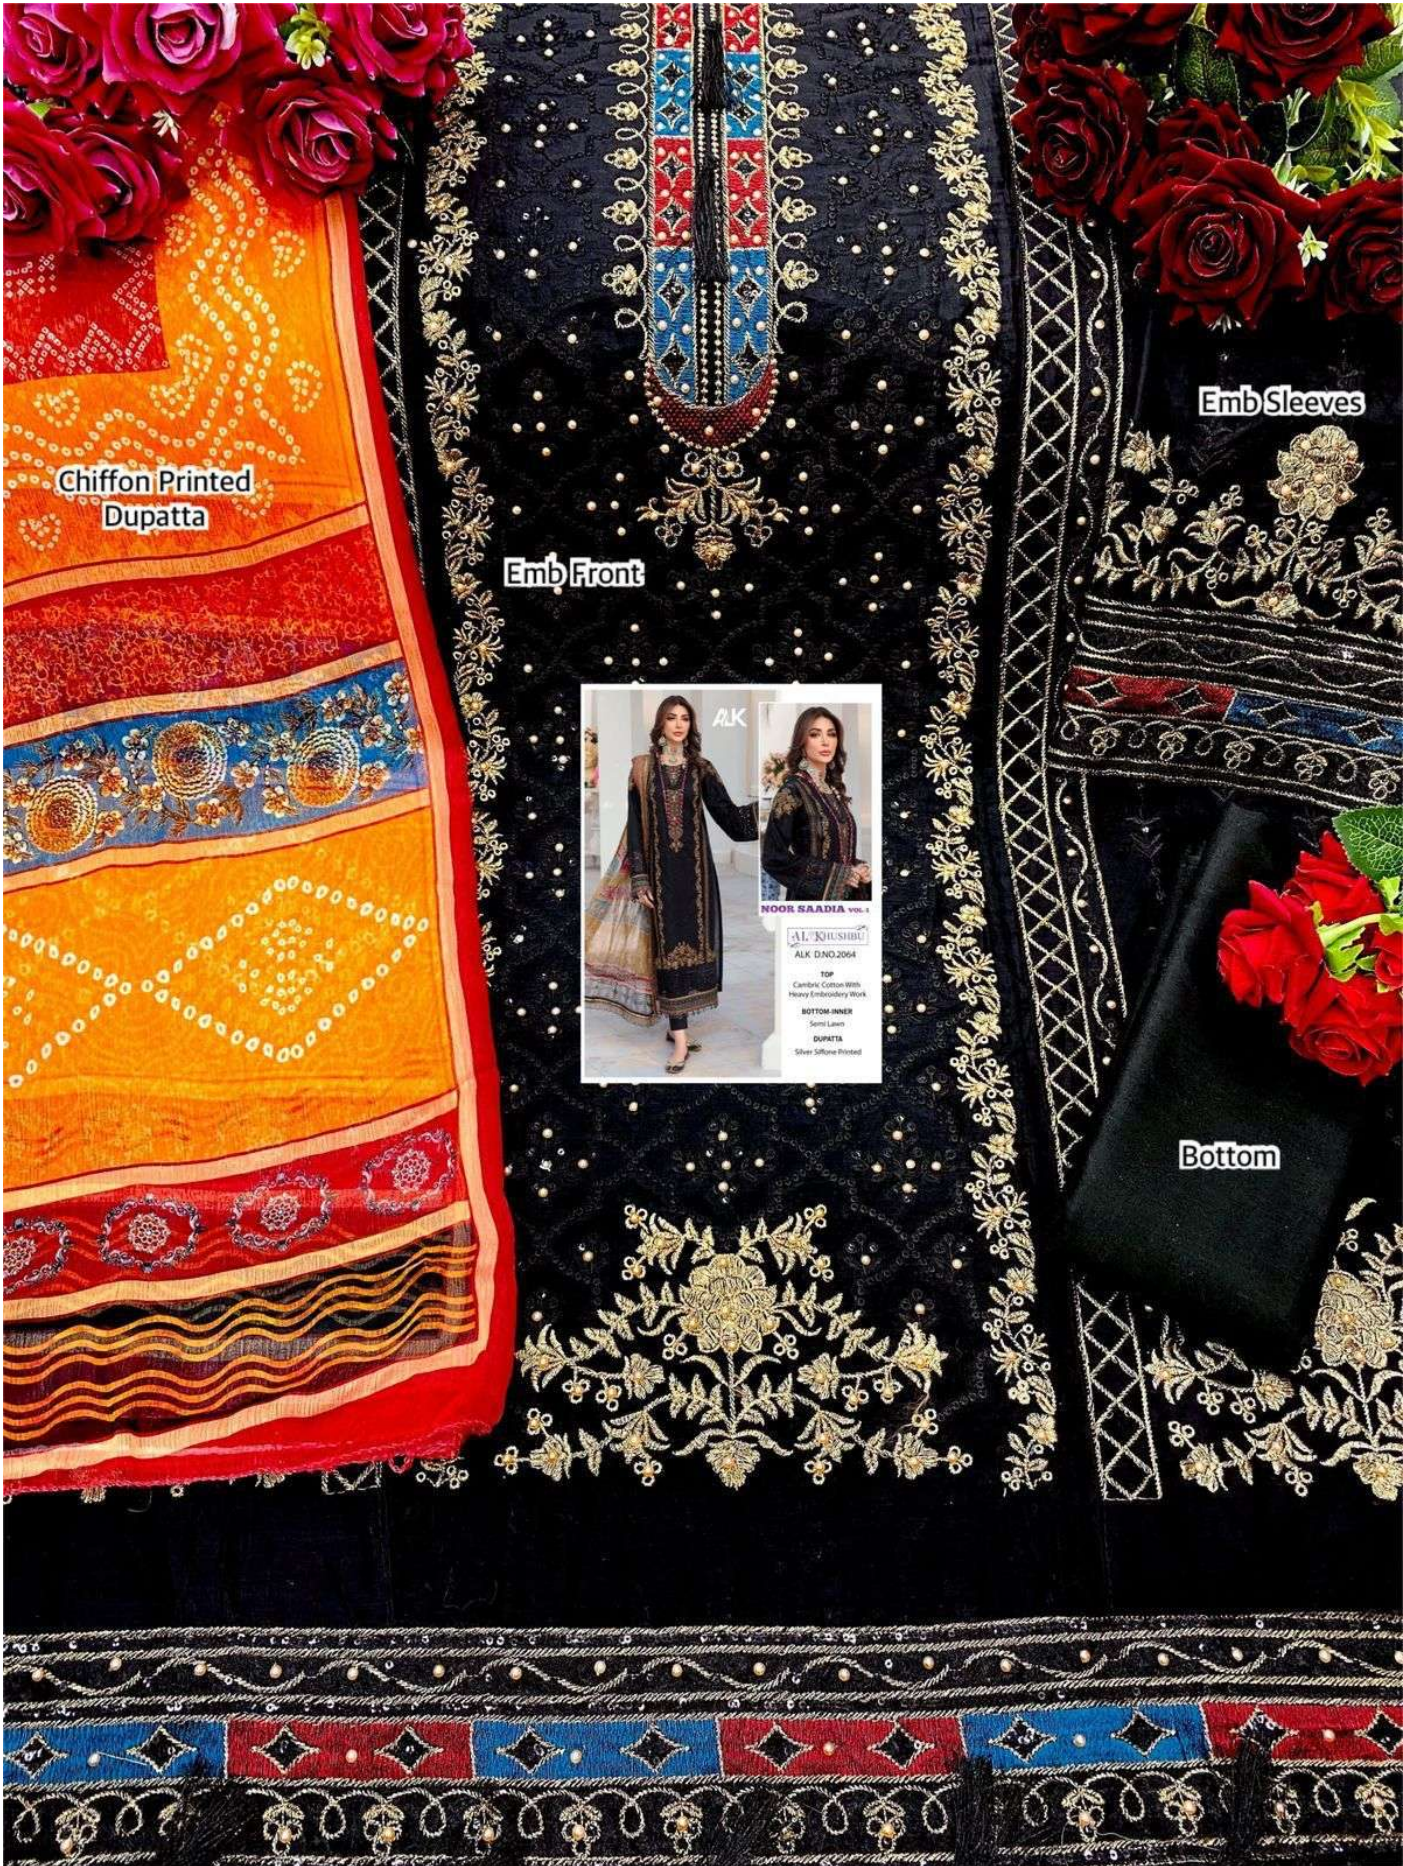

Chiffon Printed
Dupatta

Emb Front

Emb Sleeves

NOOR SAADIA vol. 1
AL KHUSHBU
ALK DNO.2064
TOP
Cambri Cotton With
Heavy Embroidery Work
BOTTOM JINER
Semi Linen
DUPATTA
Silver Sifone Printed

Bottom

Chiffon Printed
Dupatta

Emb Front

Emb Sleeves

NOOR SAADIA vol. 1
AL KHUSHBU
ALK DNO.2064
TOP
Cambri Cotton With
Heavy Embroidery Work
BOTTOM JINER
Semi Linen
DUPATTA
Silver Sifone Printed

Bottom

ALK

NOOR SAADIA VOL-1

AL KHUSHBU

ALK D.NO.2064

TOP

Cambric Cotton With
Heavy Embroidery Work

BOTTOM-INNER

Semi Lawn

DUPATTA

Silver Siffone Printed