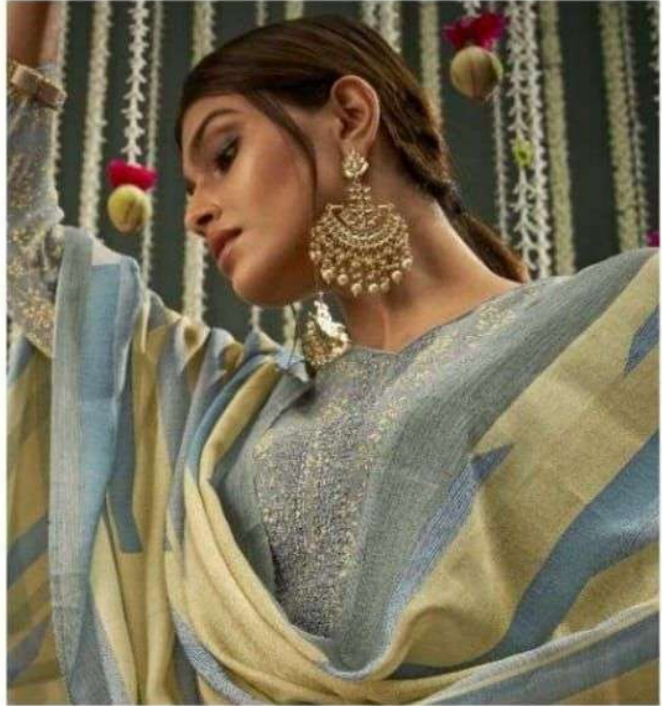

Bela[®]
FASHION

37-23

Bela[®]
FASHION

37-23

Bela[®]
FASHION

Graceful Beauty

*A stylish but subtle colour that is perfect for any morning
events dinner in this incredible ensemble.*

37-18

Bela[®]
FASHION

Magnificent lady

*each piece from this collection is elegantly crafted and
it will truly add to your wardrobe*

37-20

37-23

Bela[®]
FASHION

Bela[®]
FASHION

Opulent Beauty

*a beliteous dress with incredible embroidery marks the better option
of sophistication.*

37-19

virgin designs

*pure, heavenly designs gently crafted using the finest
virgin fabrics to look perfect for you.*

37-20

37-21

37-22

Ehtiraam

Bela[®]
FASHION

DESIGN NUMBER	CATALOGUE NAME	FABRIC DETAIL	PRICE
3717	<i>Ehtiraam</i>	TOP - COTTON SILK DIGITAL PRINT DUPATTA - RUHI SILK DIGITAL PRINT BOTTOM - VISCOSE HEAVY SANTOON	1530
3718	<i>Ehtiraam</i>	TOP - COTTON SILK DIGITAL PRINT DUPATTA - RUHI SILK DIGITAL PRINT BOTTOM - VISCOSE HEAVY SANTOON	1530
3719	<i>Ehtiraam</i>	TOP - COTTON SILK DIGITAL PRINT DUPATTA - RUHI SILK DIGITAL PRINT BOTTOM - VISCOSE HEAVY SANTOON	1530
3720	<i>Ehtiraam</i>	TOP - COTTON SILK DIGITAL PRINT DUPATTA - RUHI SILK DIGITAL PRINT BOTTOM - VISCOSE HEAVY SANTOON	1530
3721	<i>Ehtiraam</i>	TOP - COTTON SILK DIGITAL PRINT DUPATTA - RUHI SILK DIGITAL PRINT BOTTOM - VISCOSE HEAVY SANTOON	1530
3722	<i>Ehtiraam</i>	TOP - COTTON SILK DIGITAL PRINT DUPATTA - RUHI SILK DIGITAL PRINT BOTTOM - VISCOSE HEAVY SANTOON	1530
3723	<i>Ehtiraam</i>	TOP - COTTON SILK DIGITAL PRINT DUPATTA - RUHI SILK DIGITAL PRINT BOTTOM - VISCOSE HEAVY SANTOON	1530