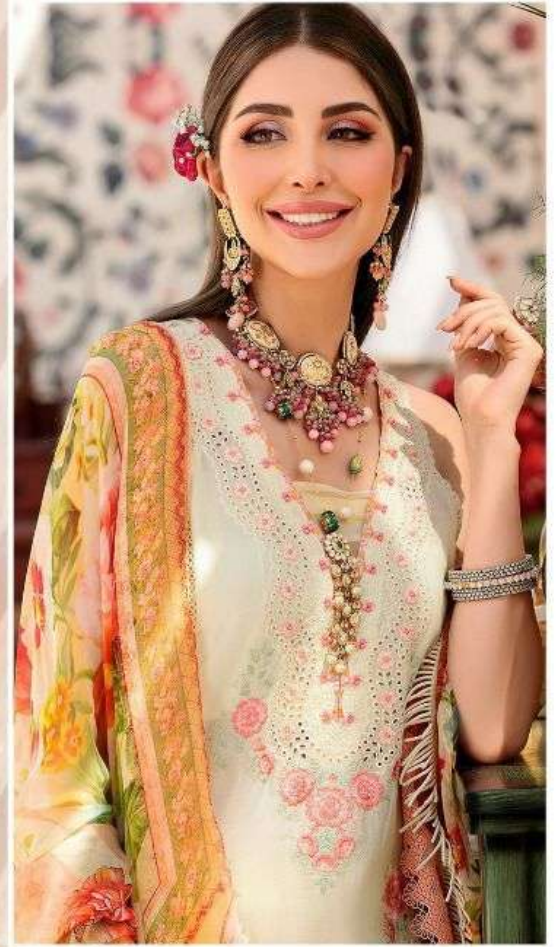

NOOR SAADIA VOL-2

AL KHUSHBU

ALK D.NO.2091

TOP

Cambric Cotton With Heavy Embroidery Work

BOTTOM-INNER

Semi Lawn

DUPATTA

Silver Siffone Printed

ALK

**NOOR
SAADIA VOL-2**

AL. KHUSHBU

ALK D.NO.2092

TOP

Cambric Cotton With
Heavy Embroidery Work

BOTTOM-INNER

Semi Lawn

DUPATTA

Silver Siffone Printed

ALK

**NOOR
SAADIA VOL-2**

AL. KHUSHBU

ALK D.NO.2093

TOP

Cambric Cotton With
Heavy Embroidery Work

BOTTOM-INNER

Semi Lawn

DUPATTA

Silver Siffone Printed

TOP -: Cambric Cotton With Heavy Embroidery Work

BOTTOM-INNER -: Semi Lawn

DUPATTA -: Silver Siffone Printed