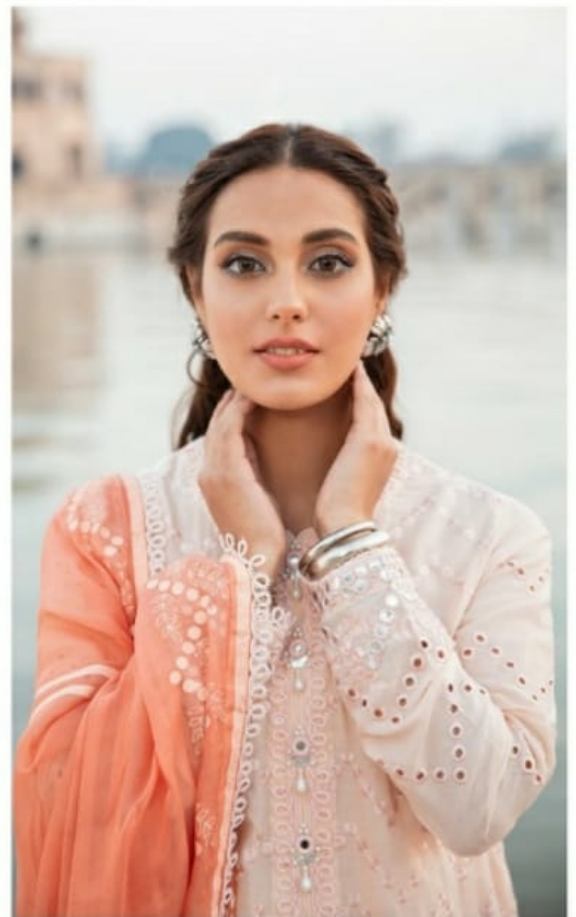

al LAAM™
BEYOND THE FASHION

D.NO.

L-7806

TOP

HEAVY FOX GEORGETTE WITH
CHIKENKARI AND FOIL
MIRROR WORK

BOTTOM / INNER

Santoon

DUPATTA

HEAVY PRINTED
SILVER CHIFFON

al LAAM™
BEYOND THE FASHION

D.NO.

L-7806

TOP

HEAVY FOX GEORGETTE WITH
CHIKENKARI AND FOIL
MIRROR WORK

BOTTOM / INNER

Santoon

DUPATTA

HEAVY PRINTED
SILVER CHIFFON