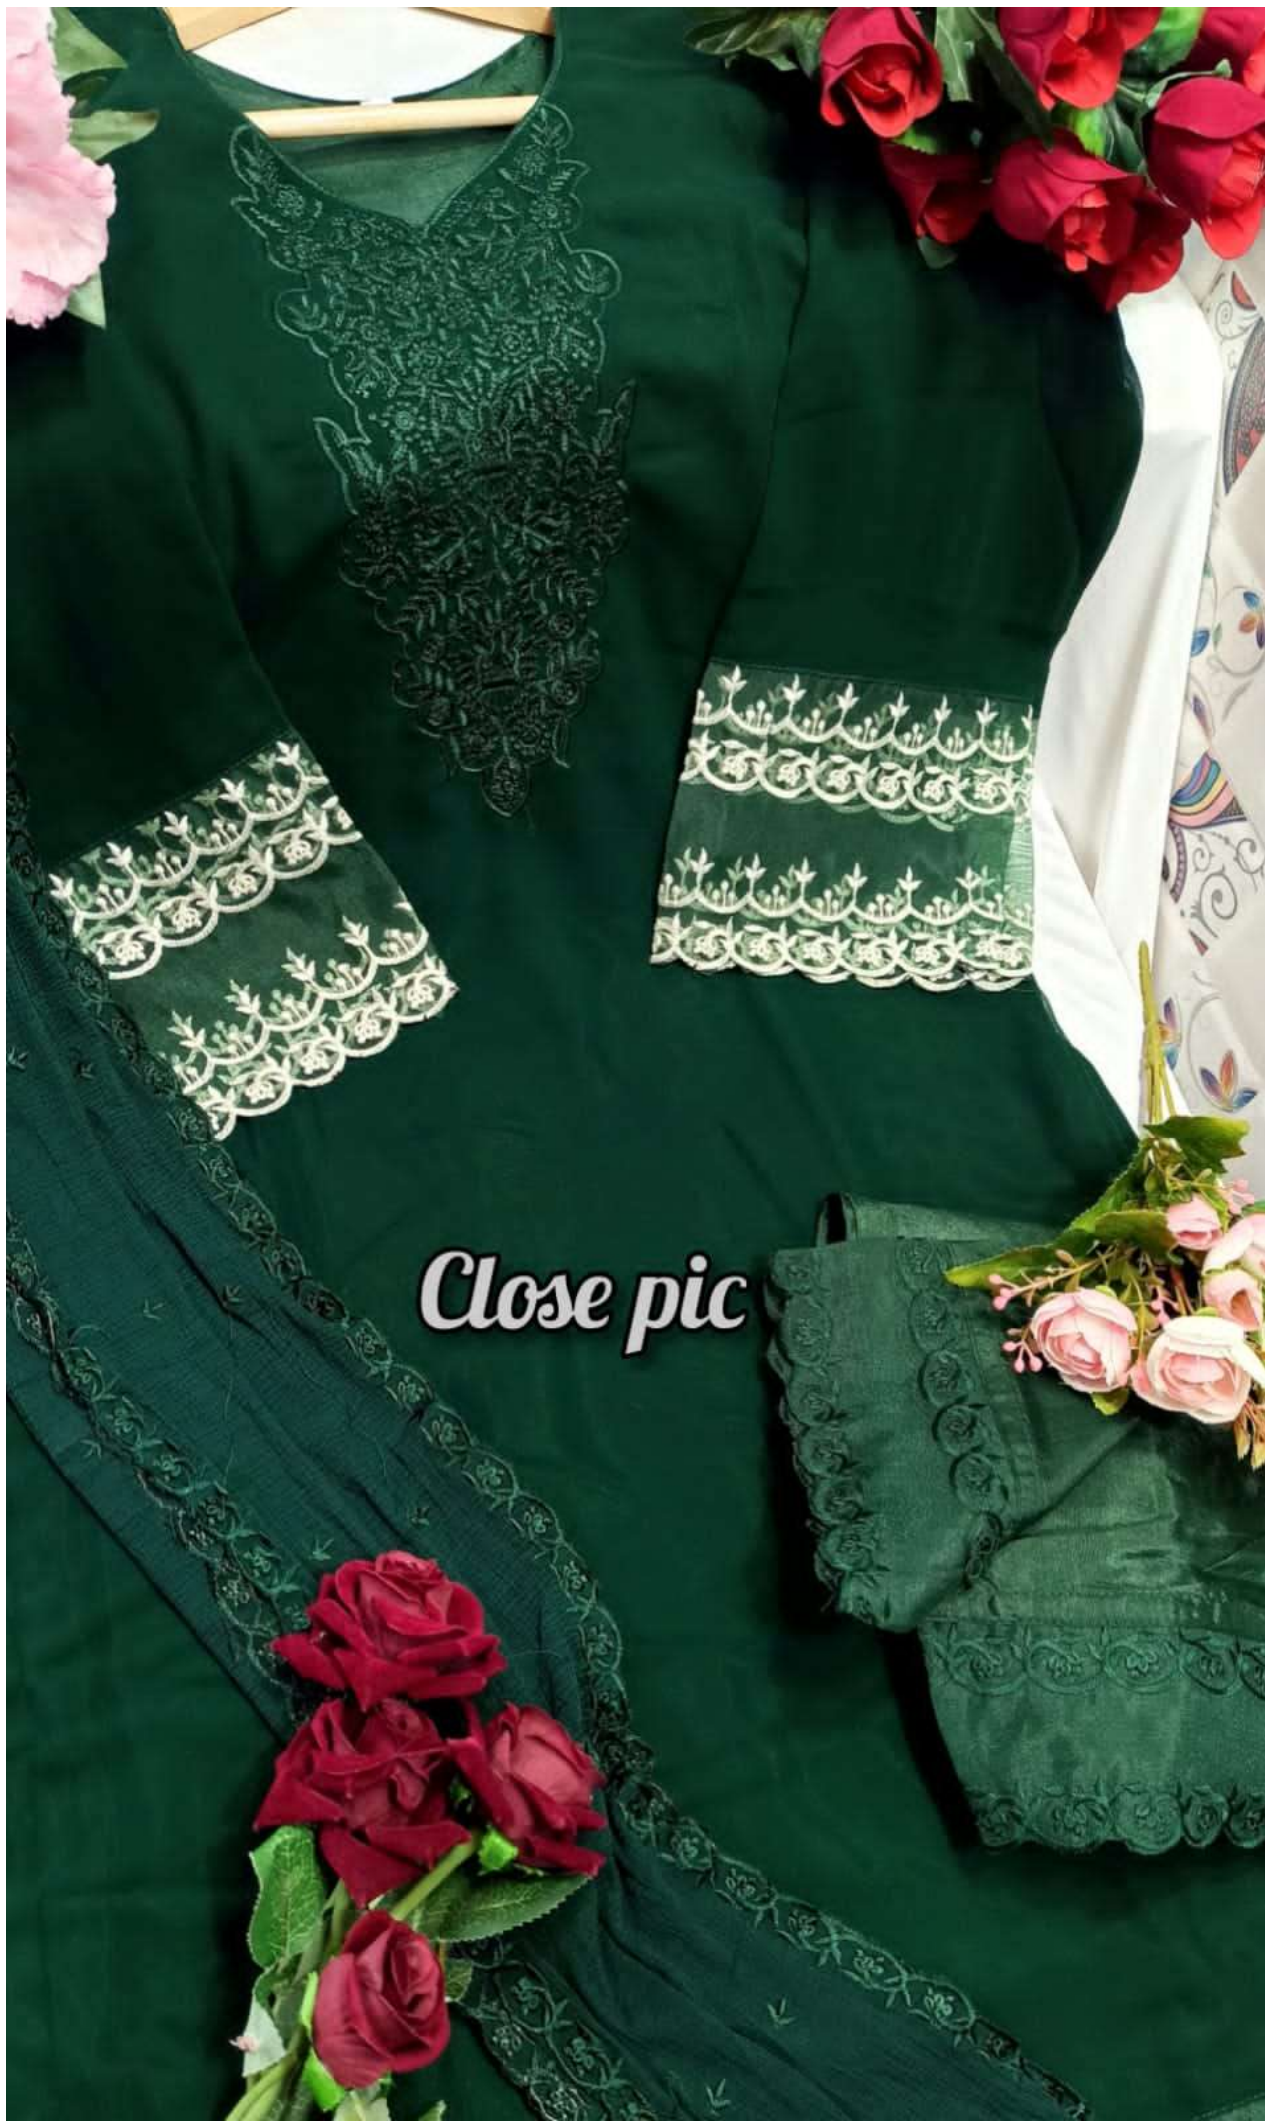

Close pic

Close pic

TOP- FOX GEORGETTE WITH HEAVY WORK ON
NECK AND DAMAN

BOTTOM- HEAVY SANTOON

DUPATTA - SILVER CHIFFON WITH FOUR SIDE LACE AND BUTTI WORK

INNER- DULL SANTOON

LAAM™
BEYOND THE FASHION
اللام

#L-7815-A