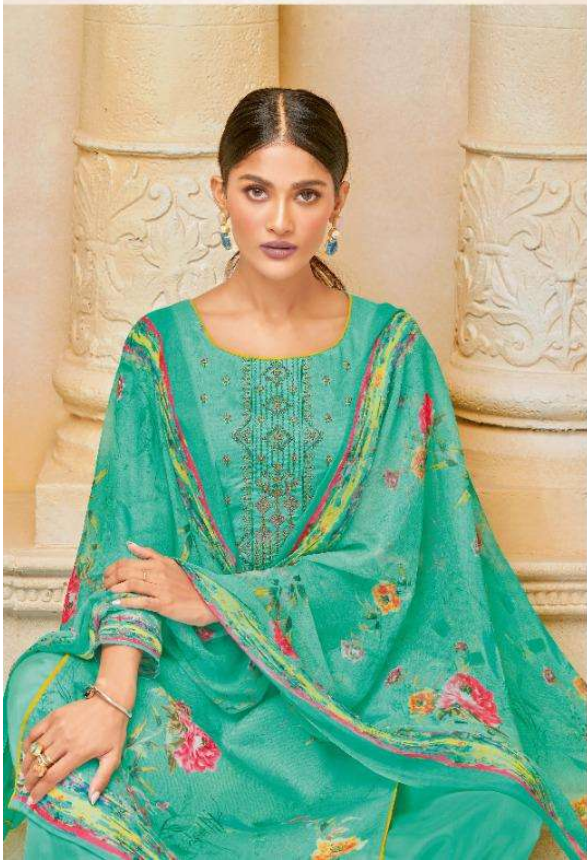

S-963-007

इप्शा
IPSHAA