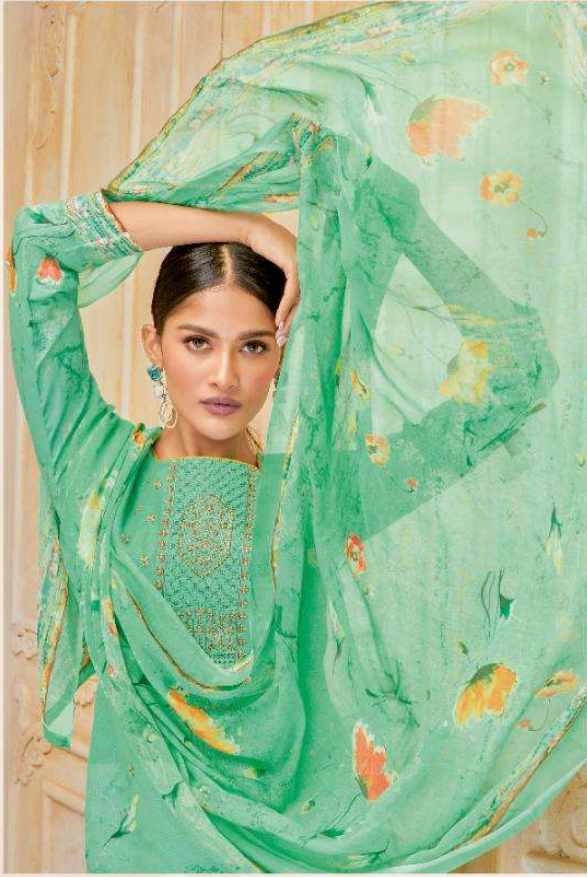

S-963-002

इप्शा
IPSHAA