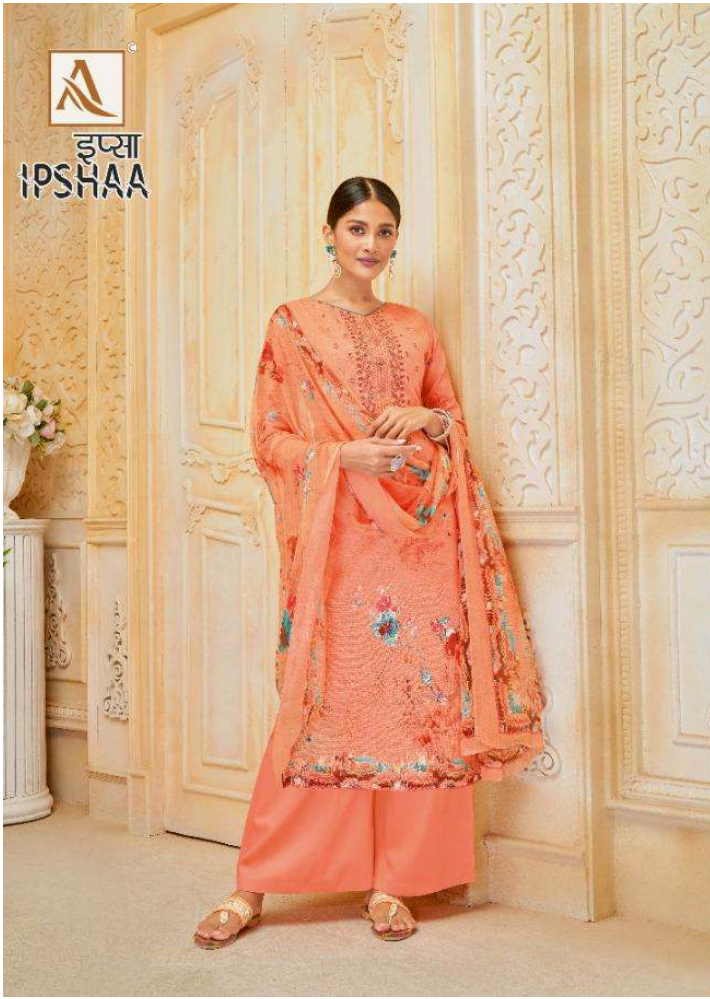

इप्शा
IPSHAA