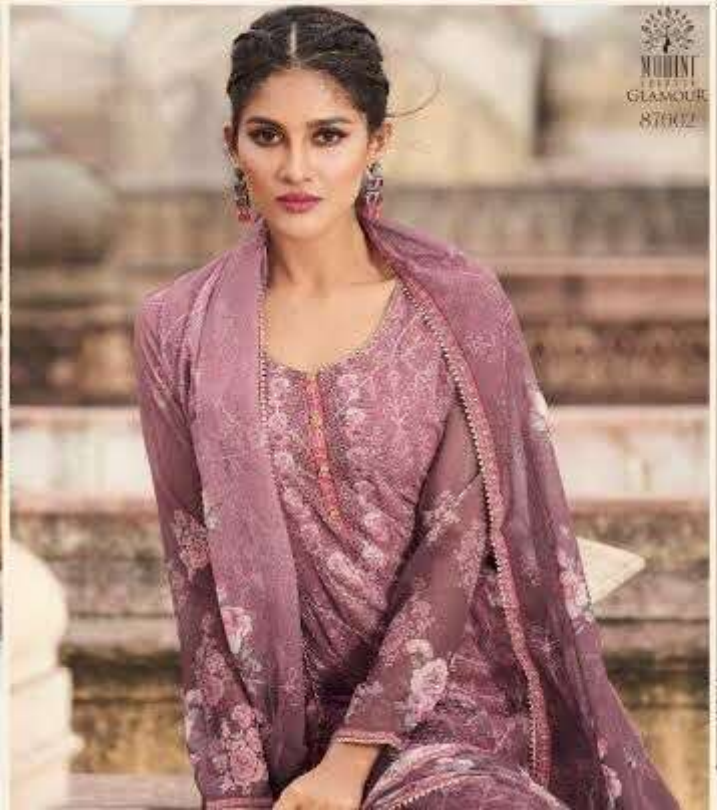

MOHINI
BY
GLAMOUR

87001

87003

MOHINI
GLAMOUR

87001

87002

87003

87004

87005

87006

Price List

TOP

Georgette Embroidery
with Digital Print

BOTTOM & INNER

Dull Santun Solid

DUPATTA