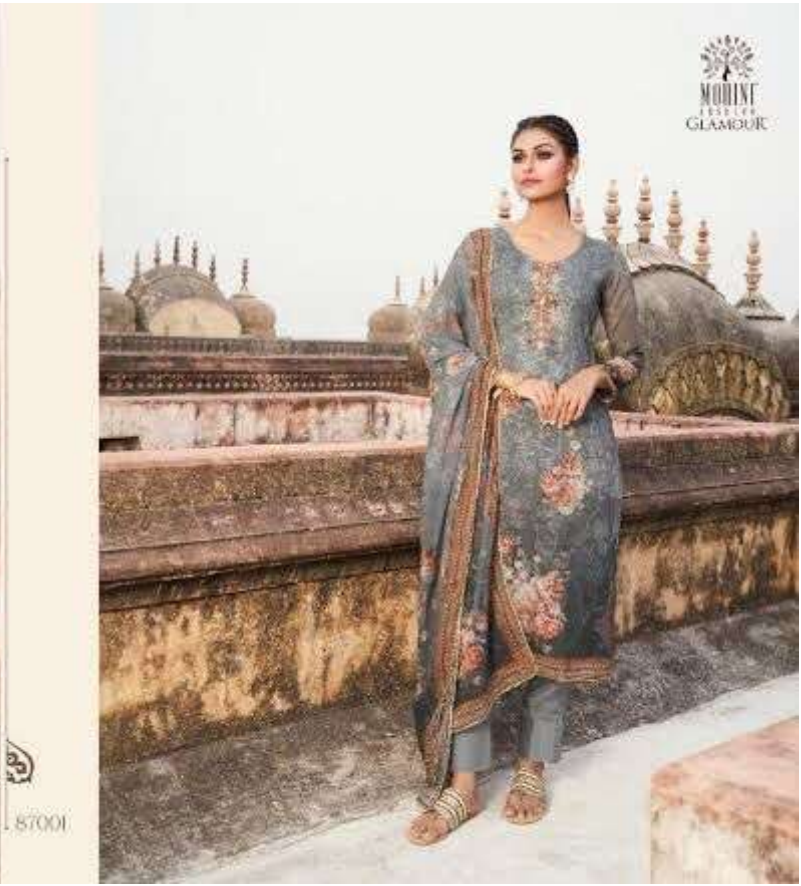

MOHINI
BY
GLAMOUR

87001

87003

MOHINI
GLAMOUR

87001

87002

87003

87004

87005

87006

Price List

TOP

Georgette Embroidery
with Digital Print

BOTTOM & INNER

Dull Santun Solid

DUPATTA