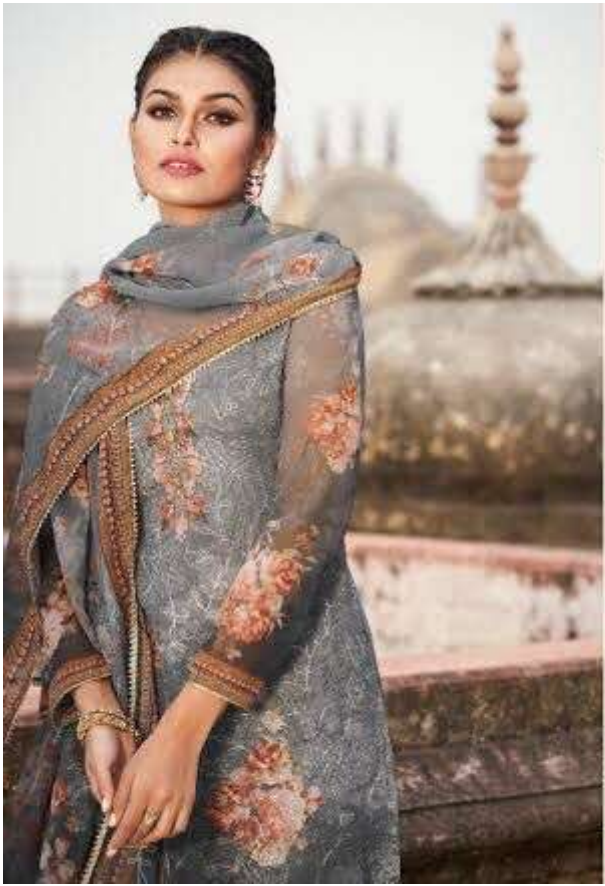

MOHINI
BY
GLAMOUR

87001

87003

MOHINI
GLAMOUR

87001

87002

87003

87004

87005

87006

Price List

TOP

Georgette Embroidery
with Digital Print

BOTTOM & INNER

Dull Santun Solid

DUPATTA