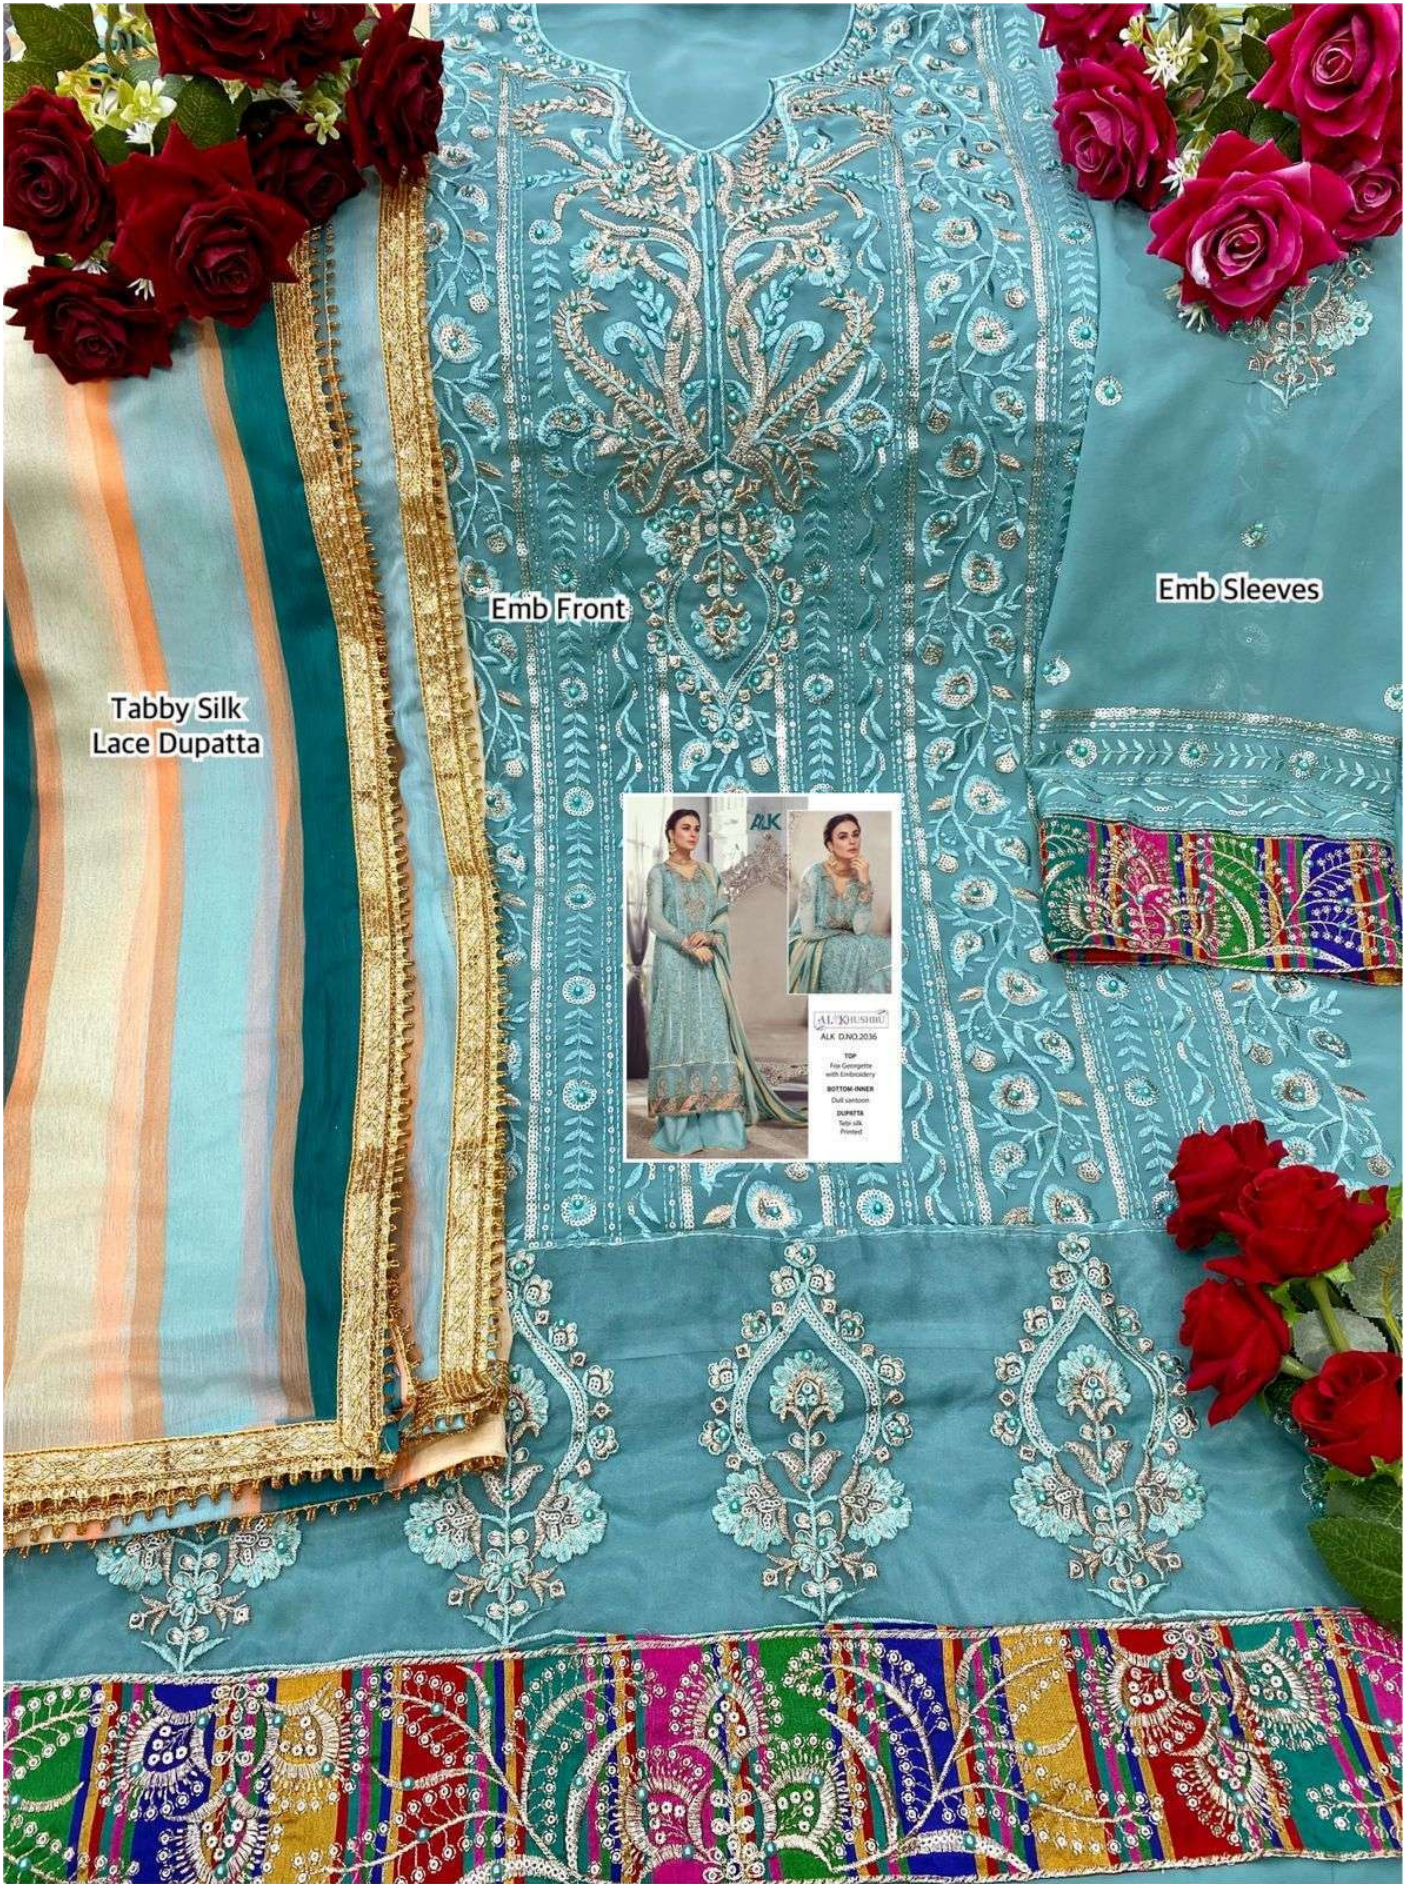

AL KHUSHBU

ALK D.NO.2036

TOP

Fox Georgette
with Embroidery

BOTTOM-INNER

Dull santoon

DUPATTA

Tebi silk
Printed

ALK

AL KHUSHBU

ALK D.NO.2036

TOP

Fox Georgette
with Embroidery

BOTTOM-INNER

Dull santoon

DUPATTA

Tebi silk
Printed

Tabby Silk
Lace Dupatta

Emb Front

Emb Sleeves