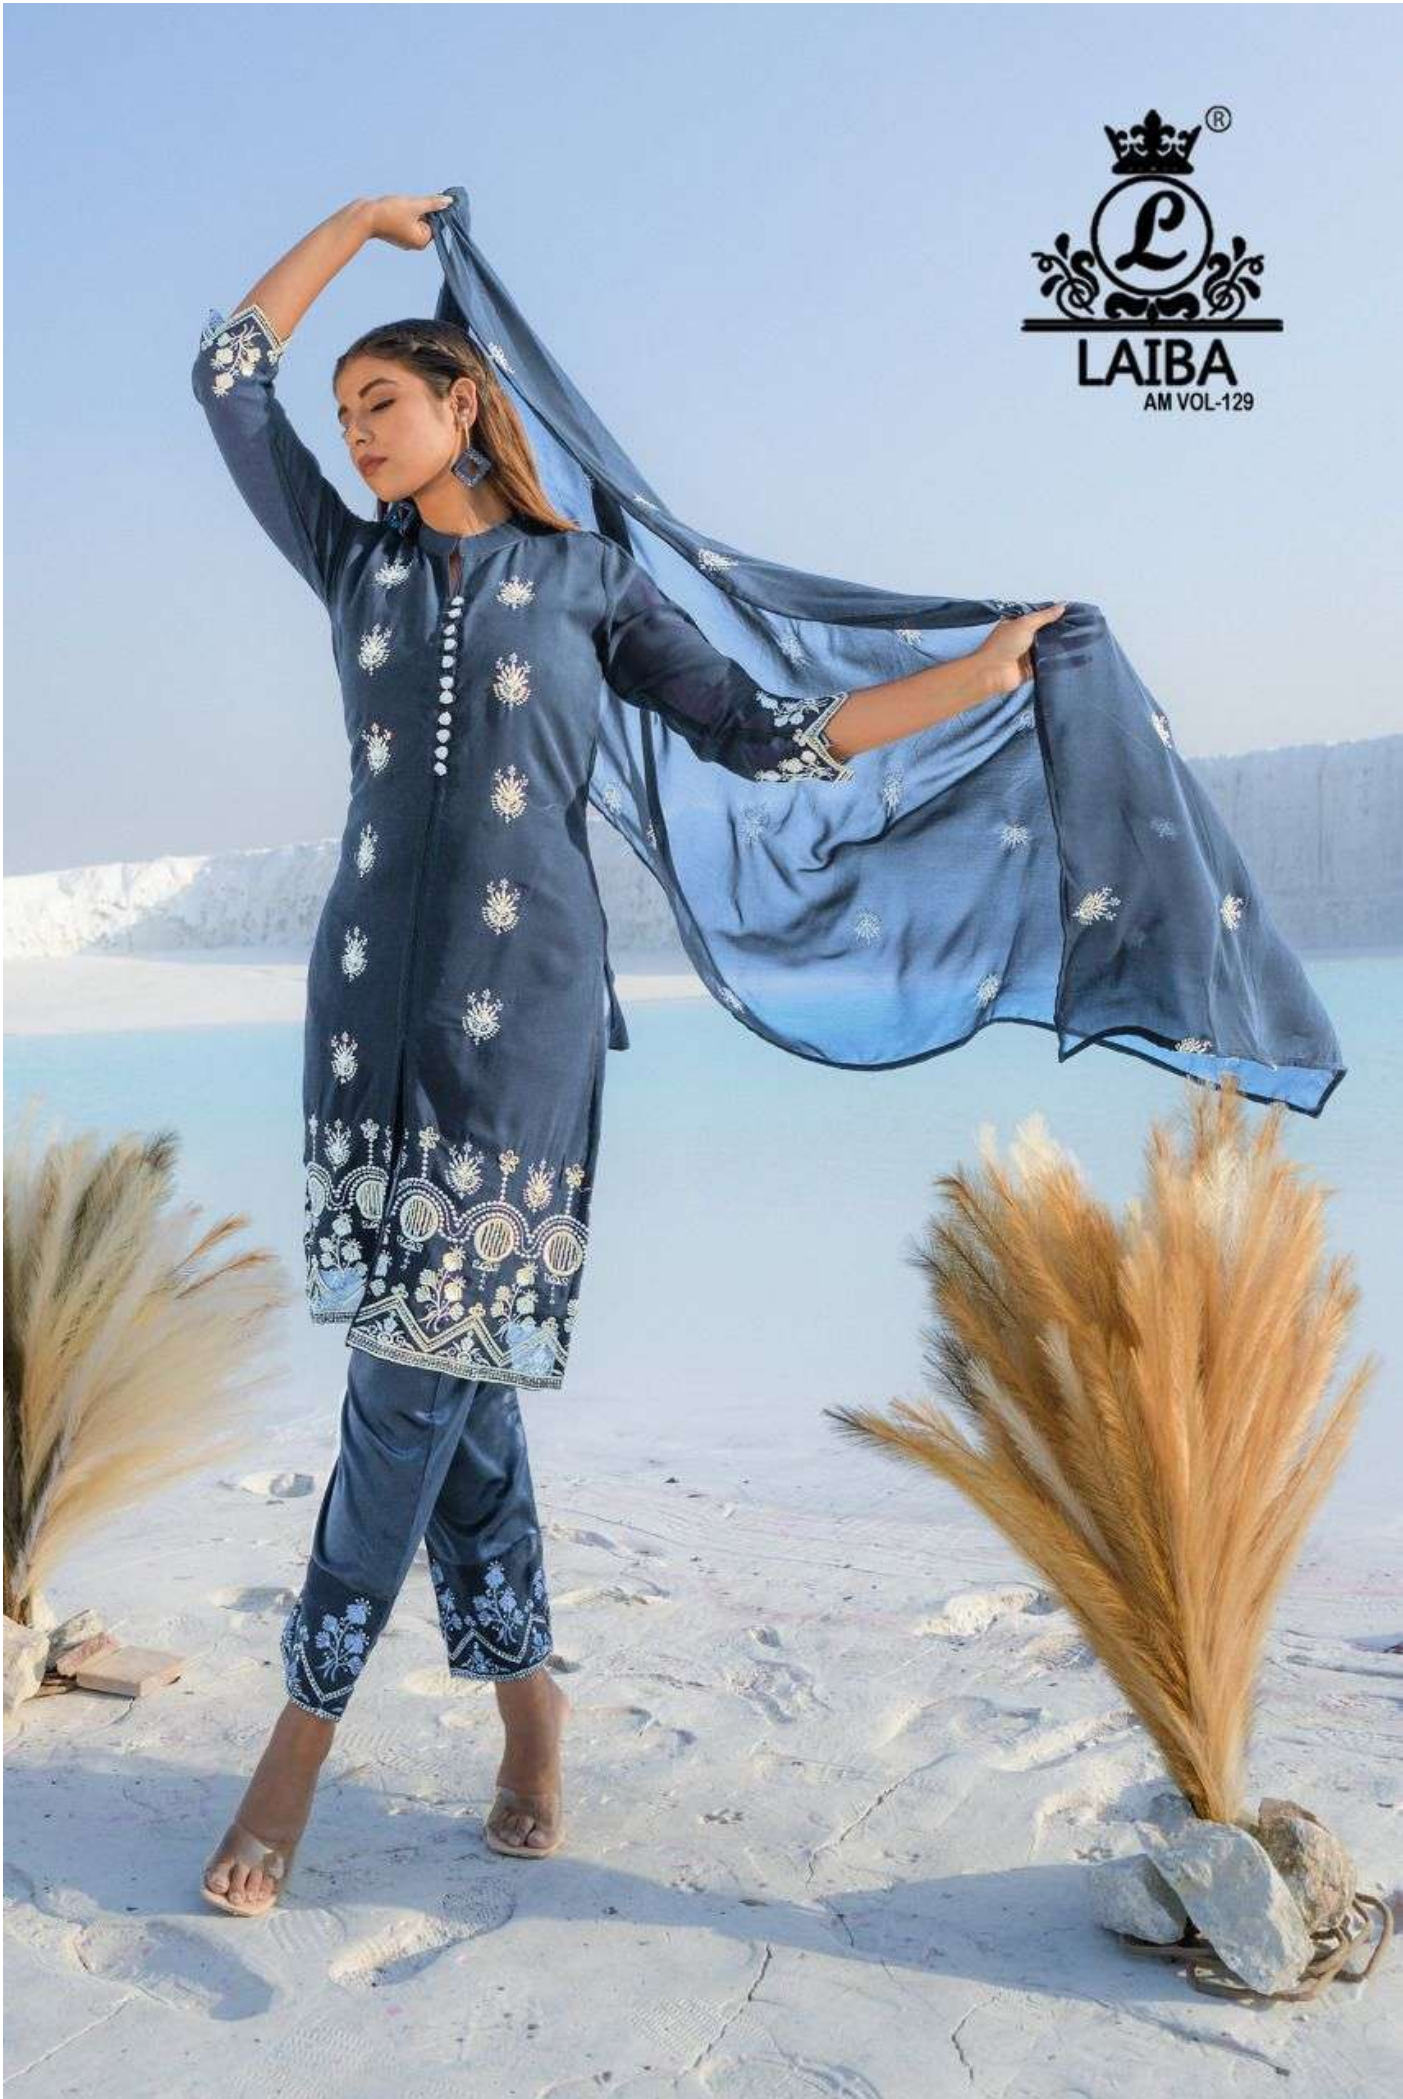

LAIBA
AM VOL-129

LAIBA
AM VOL-129

LAIBA
AM VOL-129

LAIBA
AM VOL-129

FABRICS DETAILS

TOP:-PURE GEORGETTE
 BOTTOM:-PURE COTTON SARTIN STREACHABLE
 SIZE:-XL

CARE INSTRUCTIONS

DRY CLEAN RECOMMENDED
 DO NOT USE ANY TYPE OF BLEACH OR STAIN REMOVING CHEMICALS
 WASH & SOAK COLORED & WHITE FABRICS SEPARATELY
 DO NOT OVER EXPOSE DAMP FABRIC TO STRONG SUNLIGHT
 IRON AT MODERATE TEMPERATURE