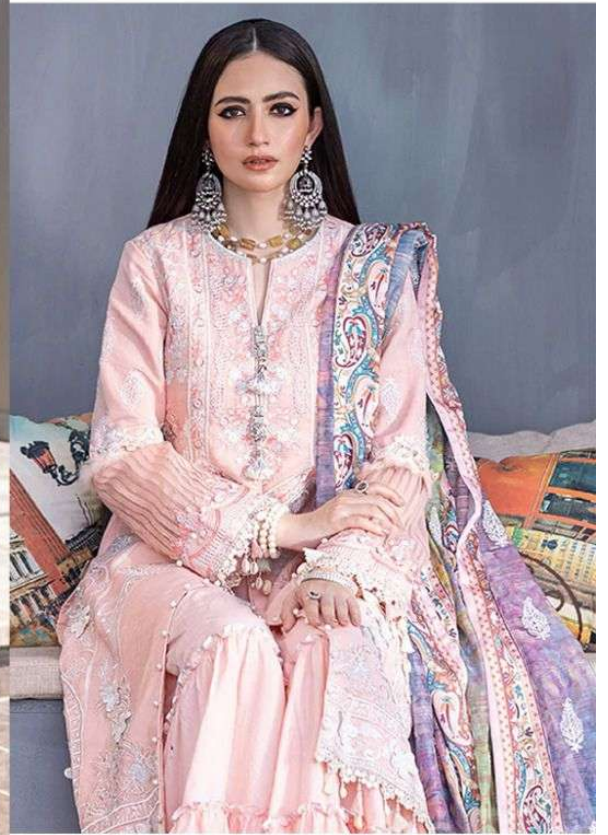

Serina^{TM}
Pakistani Suit

A BRAND BY MEGHA EXPORT

D.NO.44005