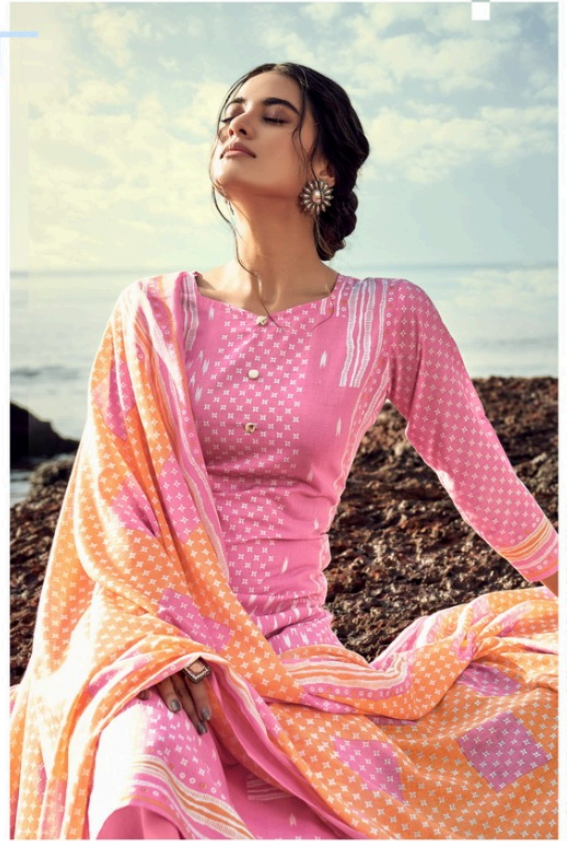

Zulfat
DESIGN