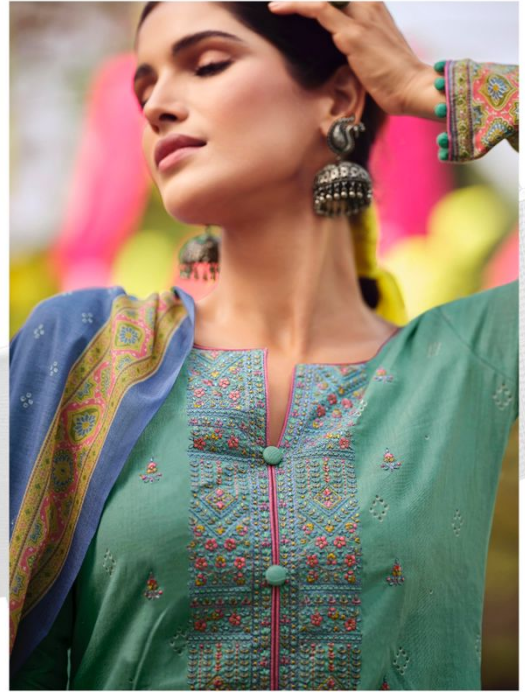

ممتاز آرٹس
MUMTAZ ARTS®
Purveyors of Elegance