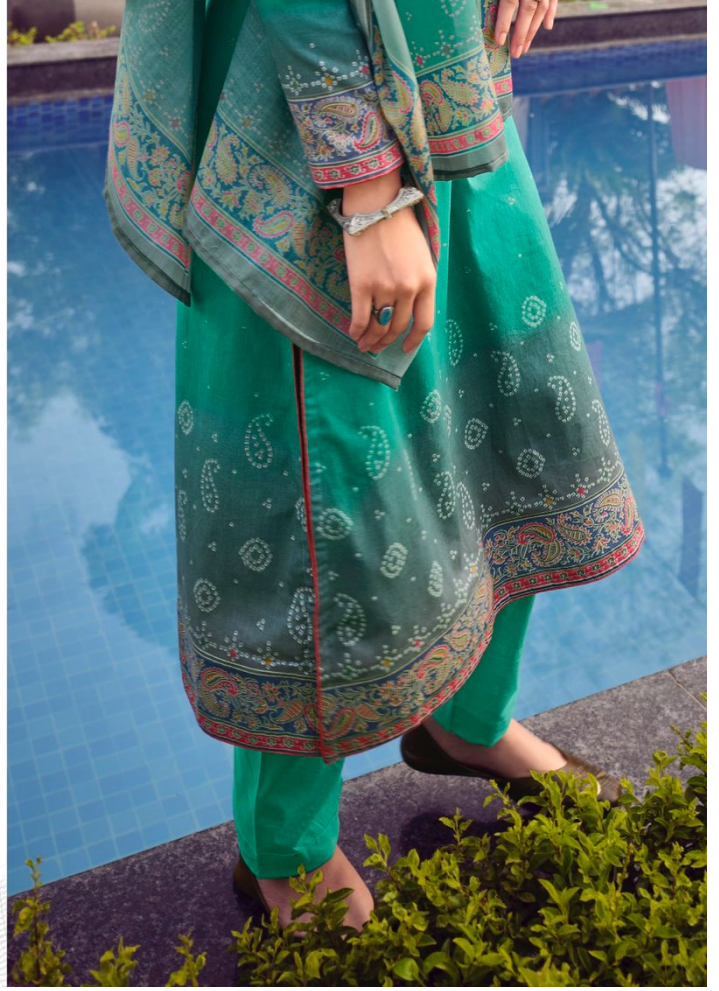

ممتاز آرٹس
MUMTAZ ARTS
Purveyors of Elegance

Ahar