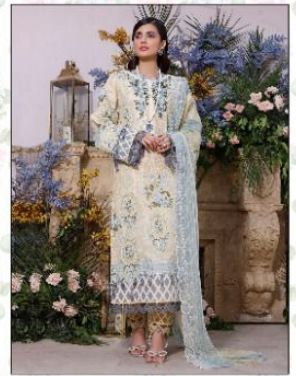

# FIRDOUS

Premium collection  
VOL-4

# FIRDOUS

Premium collection  
VOL-4

2203

**FIRDOUS**  
Premium collection  
VOL-4

2203

2204

2207

2208

2205

2206

2209

2210

2204

**FIRDOUS**  
Premium collection  
VOL-4

**Shree**  
FASH

**FIRDOUS**  
Premium collection  
VOL- 4

**Firdous**  
Premium collection  
VOL-4

2208

**FIRDOUS**  
Premium collection  
VOL-4

**Shree**  
FAB

**FIRDOUS**  
Premium collection  
VOL-4

A full-body photograph of a woman in a black and white patterned dress with a white lace overlay, standing in an arched doorway. The background is a floral pattern. The text "Shree FAB" is at the top, and "FIRDOUS Premium collection VOL-4" is at the bottom.