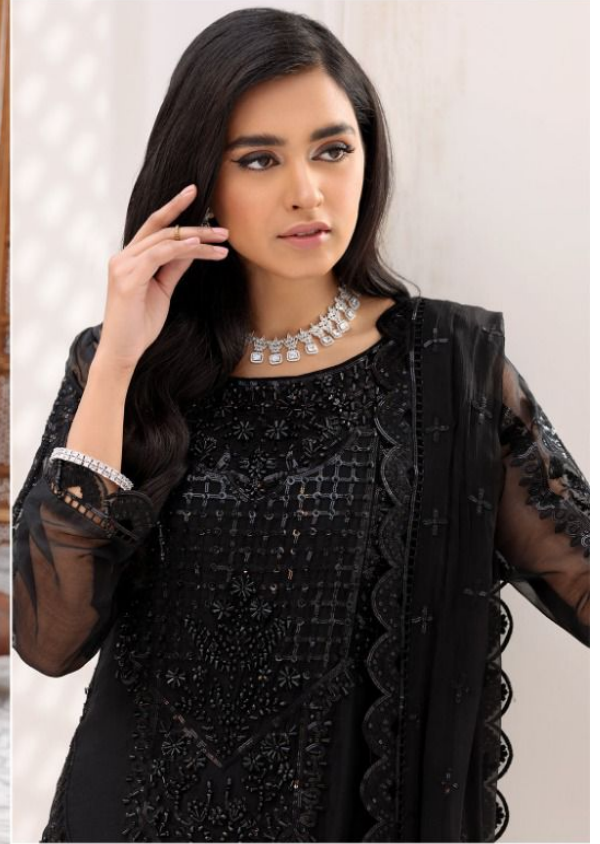

Serina
Pakistani Suits
A BRAND BY MEGHA EXPORT

Eman Adeel Nx

Serina
Pakistani Suits
A BRAND BY MEGHA EXPORT

Eman Adeel Nx

D.NO.3801
TOP - FOX GEORGETTE HEAVY EMBROIDERED
INNER BOTTOM - HEAVY SANTOON
DUPATTA - NAZNEEN HEAVY EMBROIDERED

D.NO.3803

D.NO.3804

Serene Pakistani Suits
A BRAND BY MEGHA EXPORT

Eman Adeel N_x
D.NO.3801

TOP - FOX GEORGETTE HEAVY EMBROIDERED
BOTTOM - HEAVY SHANTUN.
INNER - HEAVY SHANTUN.
DUPATTA - NAZNEEN HEAVY EMBROIDERED

Serene Pakistani Suits
A BRAND BY MEGHA EXPORT

Eman Adeel Nx
D.NO.3803

TOP - FOX GEORGETTE HEAVY EMBROIDERED
BOTTOM - HEAVY SHANTUN.
INNER - HEAVY SHANTUN.
DUPATTA - NAZNEEN HEAVY EMBROIDERED
WITH FRILL

Serene Pakistani Suits
A BRAND BY MEGHA EXPORT

Eman Adeel N_x
D.NO.3804

TOP - FOX GEORGETTE HEAVY EMBROIDERED
BOTTOM - HEAVY SHANTUN.
INNER - HEAVY SHANTUN.
DUPATTA - NAZNEEN HEAVY EMBROIDERED