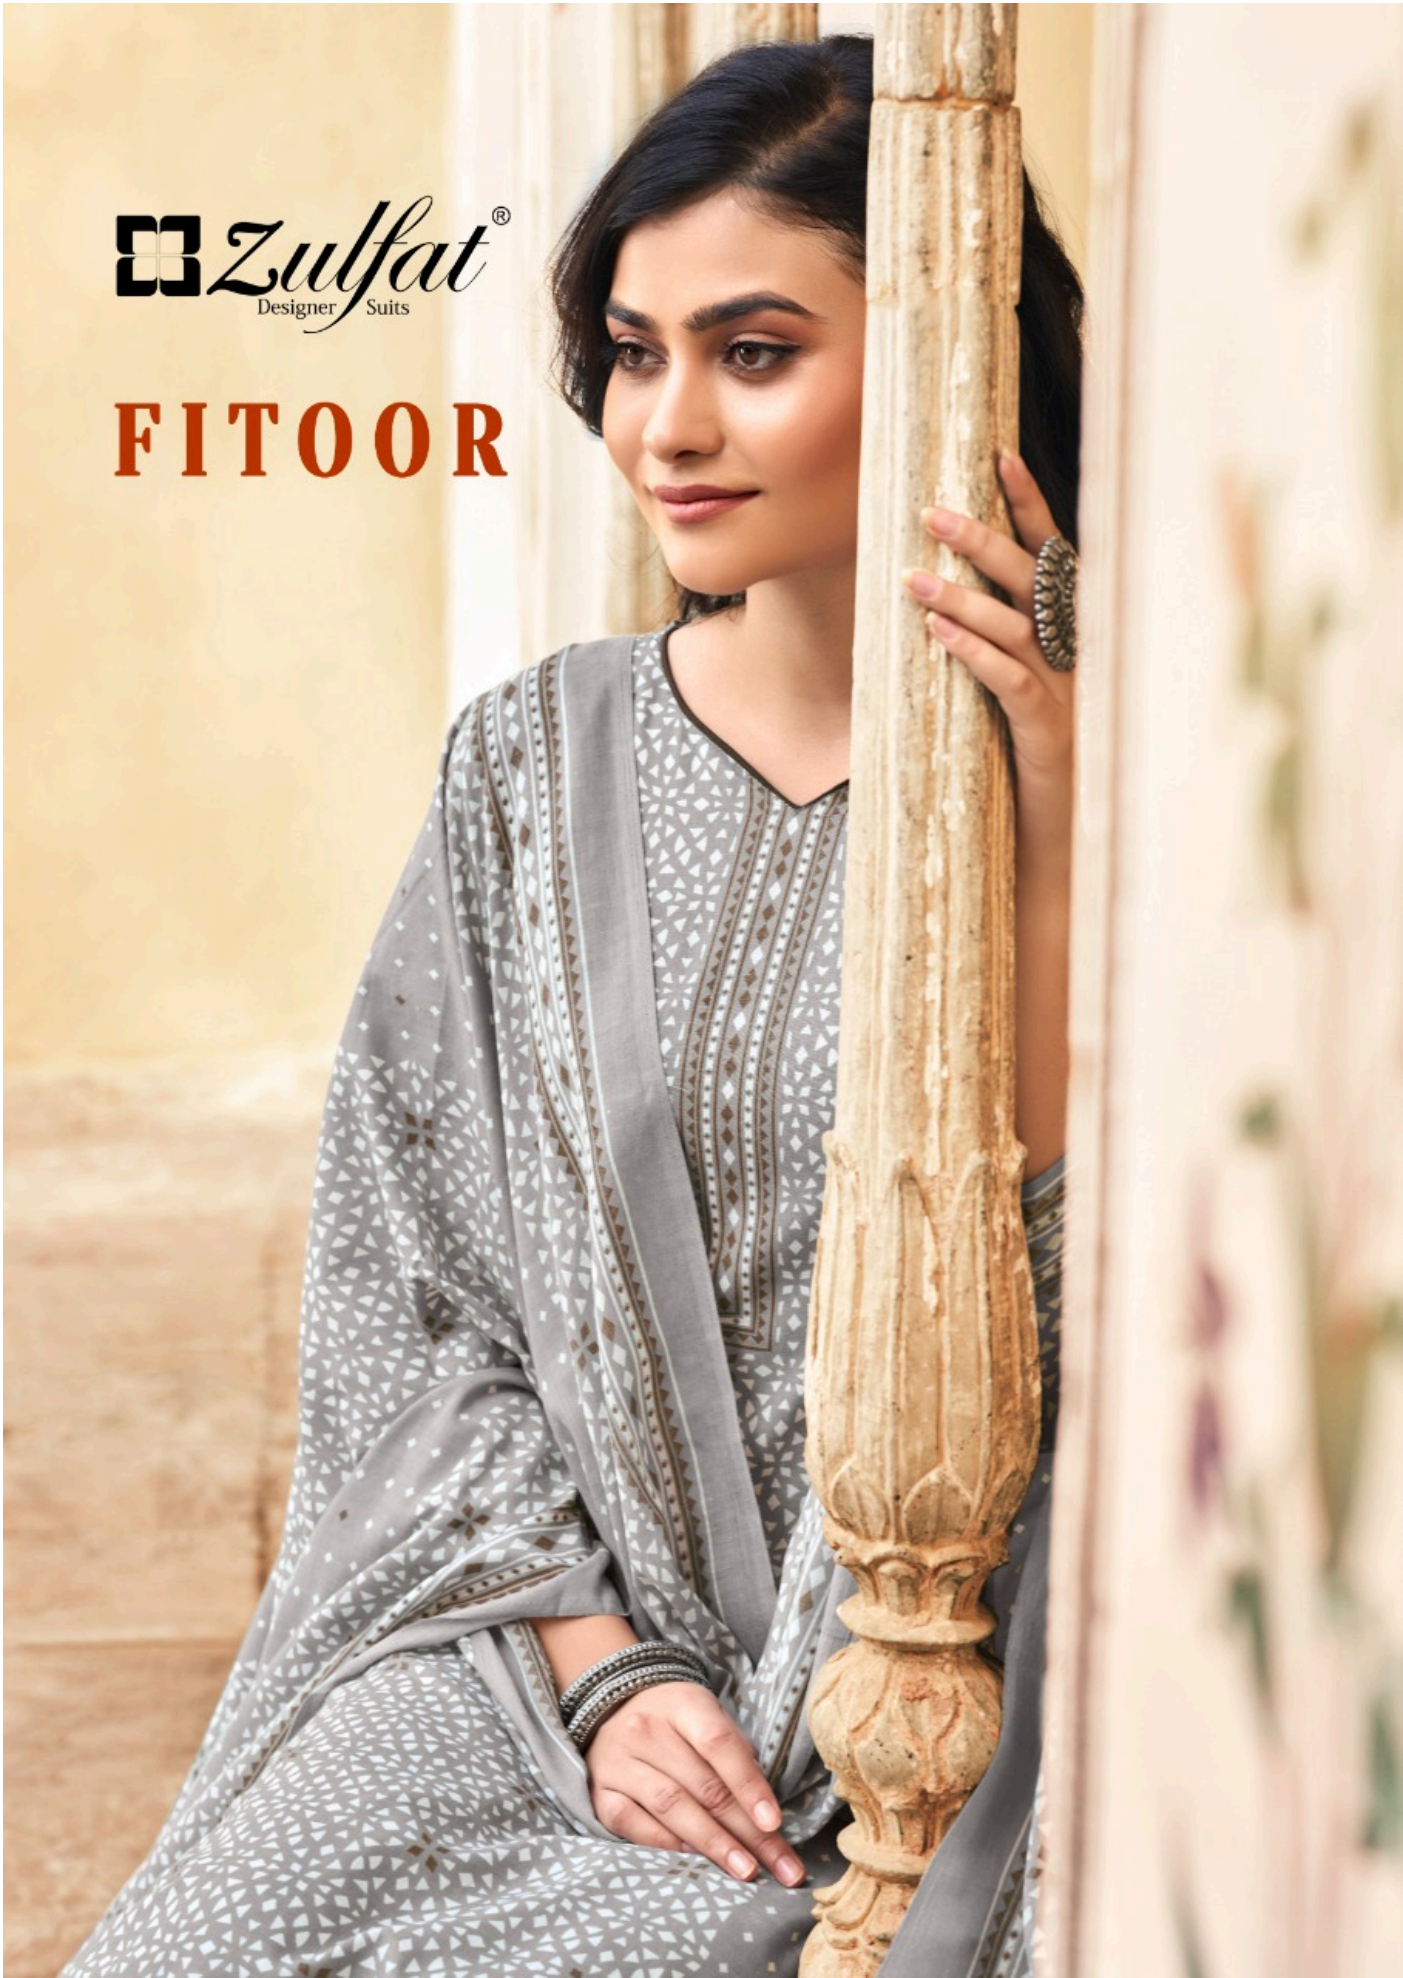

Zulfat®
DESIGNER
SAREE

ordinary ▼▲ Be the most glorious queen

◆ Out of the ordinary ◆

 **Zulfat**[®]
Designer Suits

FITTOOR

Zulfat
DESIGNER

PHOTOGRAPHY

◆ 422-001 ◆ mustard ◆ goddess for dreams the impression factor this season

SAKARAVANA

• 422-004 • creative ▼▲ gift your self the beauty you desire

Zulfat

Zulfat
DESIGNERS

♦ 422-008 ♦ beautiful ♦ ♦ ♦ Ever ending trends with our latest fashionable culture

Zulfat
DESIGNER WEAR

glamorous ▼ street spring is your which bring a whole new range of variety.