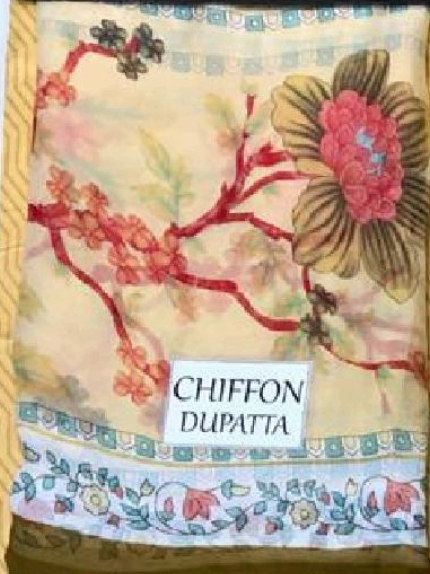

Product code
SKU-EL-21-09

3 METERS PRINTED SHIRT
2.5 METERS PRINTED DUPATTA
2.5 METERS DYED SHALWAR

 HF HANNAN FABRICS

DRY CLEAN
ONLY

DO NOT
WRING

DO NOT
BLEACH

IRON
MEDIUM

MARIA.B.