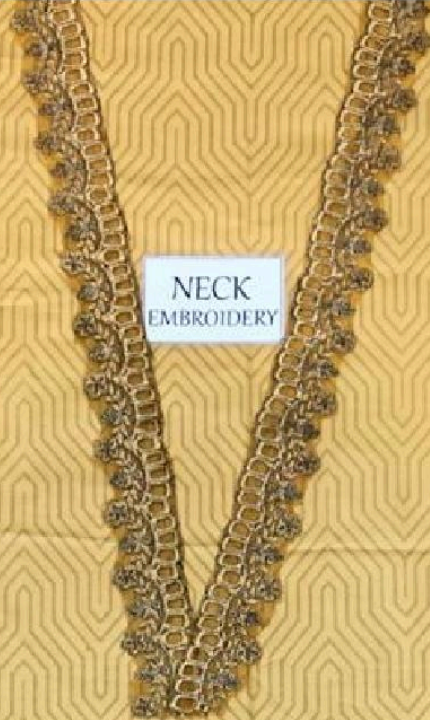

Product code
SKU-EL-21-09

3 METERS PRINTED SHIRT
2.5 METERS PRINTED DUPATTA
2.5 METERS DYED SHALWAR

 HF HANNAN FABRICS

DRY CLEAN
ONLY

DO NOT
WRING

DO NOT
BLEACH

IRON
MEDIUM

MARIA.B.

CHIFFON
DUPATTA

NECK
EMBROIDERY

BACK

BUNCH

SLEEVES
BUNCH

TROUSER

HF
HANNAN FABRICS

NECK EMBROIDERY