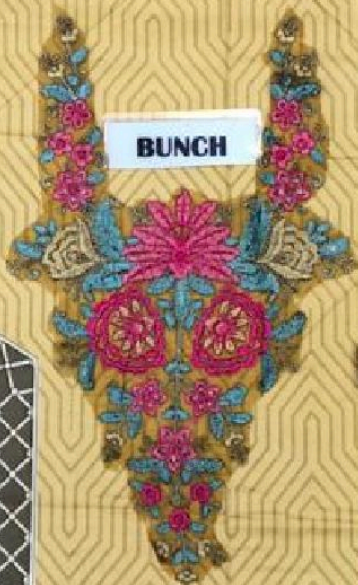

MARIA.B.

BUNCH

HF
HANNAN FABRICS