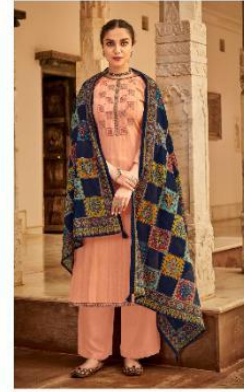

PANGHAT-12

1001

1002

1005

1006

1003

1004

1007

1008