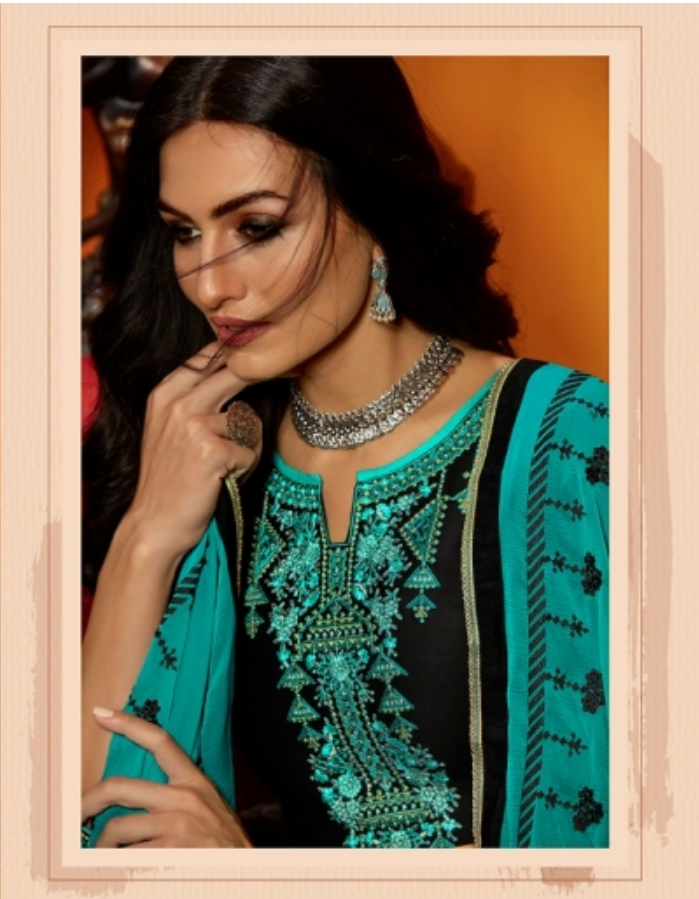

10032

Fashion

CATALOG NAME:

Fashion of Patiyala Vol - 25

PIECES :10

| | FABRICS DETAILS |
|-----------------|--------------------------------|
| TOP | COTTON SATIN WITH COTTON INNER |
| BOTTOM | HEAVY RAYON BOTTOM WITH WORK |
| DUPPATTA | NAZNEEN WITH WORK |
| Size | L-40, XL-42, XXL-44 |