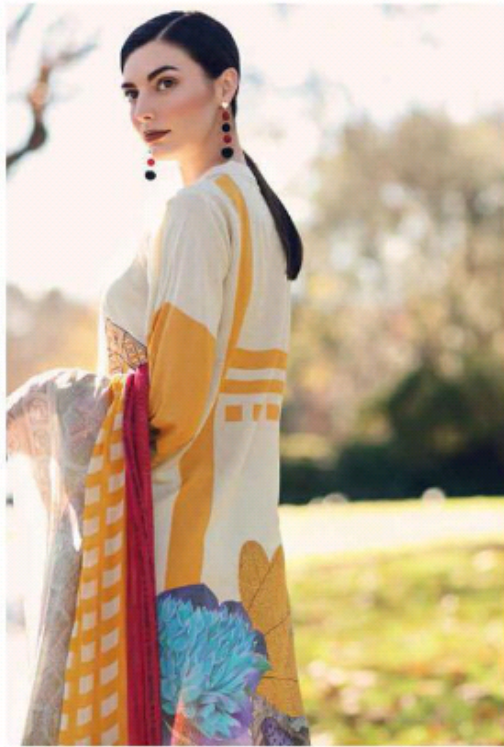

Emb Neckline

Printed Cotton Trousers

Printed Chiffon Dupatta

Back & Sleeve

Designer's Home

CHARIZMA
Embroidered
Lawn Collection
Embroidered Suit with Printed
Chiffon Duppata
SPRING / SUMMER '19
VOL-01

03 **M | J**
MOOSA | U