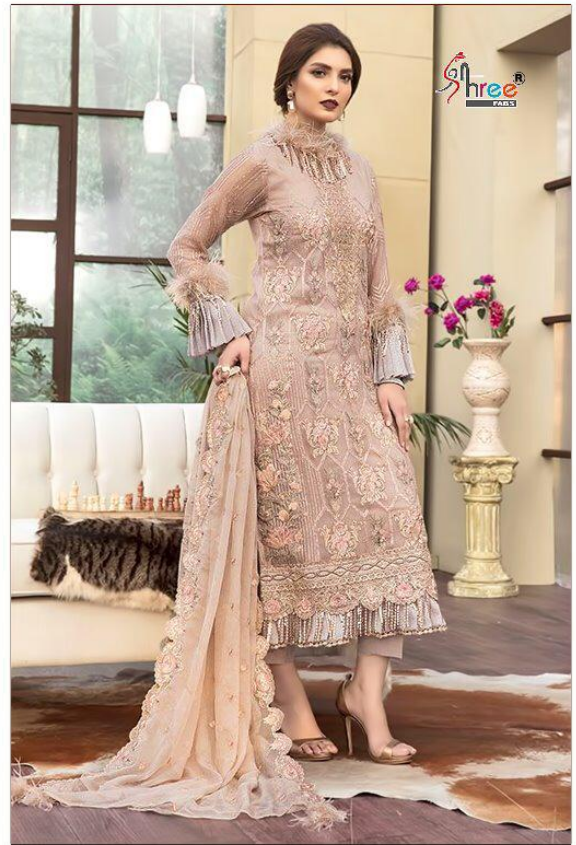

Motifz
LUXURY COLLECTION

5103