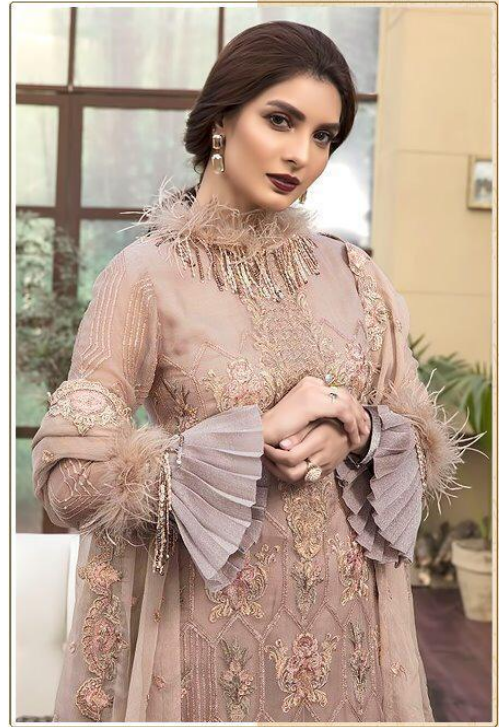

**Motifz**  
LUXURY COLLECTION

5106

**Shree**  
FABRI

*Hellow to everyone*

present new looking and stylish printed designs

**Motifz**  
LUXURY COLLECTION

	<b>TOP</b>	<b>BOTTOM / INNER</b>	<b>DUPATTA</b>
5101	<b>BUTTER FLY NET HEAVY EMBROIDERY</b>	<b>SANTOON</b>	<b>NET WITH WORK</b>
5102	<b>ORGANZA TISSUE HEAVY EMBROIDERY</b>	<b>SANTOON</b>	<b>NET WITH WORK</b>
5103	<b>FOX GEORGETTE HEAVY EMBROIDERY</b>	<b>SANTOON</b>	<b>NET WITH WORK</b>
5104	<b>FOX GEORGETTE HEAVY EMBROIDERY</b>	<b>SANTOON</b>	<b>NET WITH WORK</b>
5105	<b>FOX GEORGETTE HEAVY EMBROIDERY</b>	<b>SANTOON WORK</b>	<b>NET WITH WORK</b>
5106	<b>FOX GEORGETTE HEAVY EMBROIDERY</b>	<b>SANTOON</b>	<b>NET WITH WORK</b>
5107	<b>BUTTER FLY NET HEAVY EMBROIDERY</b>	<b>SANTOON</b>	<b>NET WITH WORK</b>
5108	<b>BUTTER FLY NET HEAVY EMBROIDERY</b>	<b>SANTOON</b>	<b>NET WITH WORK</b>

**HEAVY EMBROIDERY IN ALL PIECES**

**RATE :- 1249+GST**

*Thank's For Your Support*

5101

**Motifz**  
LUXURY COLLECTION

5103

**Motifz**  
LUXURY COLLECTION

**Motifz**  
LUXURY COLLECTION

**5101**

**Motifz**  
LUXURY COLLECTION

**5108**

**Shree**  
LUXURY COLLECTION

**Motifz**  
LUXURY COLLECTION

**5107**

**Motifz**  
LUXURY COLLECTION

5104