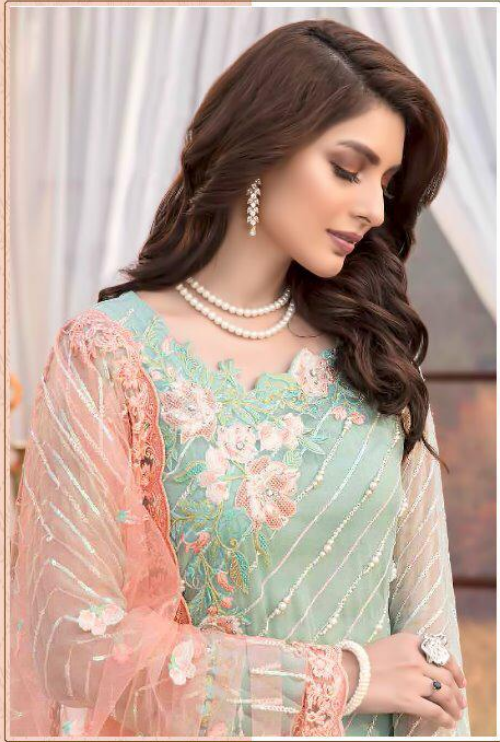

**Motifz**  
LUXURY COLLECTION

5106

**Shree**  
FABRI

*Hellow to everyone*

present new looking and stylish printed designs

**Motifz**  
LUXURY COLLECTION

	<b>TOP</b>	<b>BOTTOM / INNER</b>	<b>DUPATTA</b>
5101	<b>BUTTER FLY NET HEAVY EMBROIDERY</b>	<b>SANTOON</b>	<b>NET WITH WORK</b>
5102	<b>ORGANZA TISSUE HEAVY EMBROIDERY</b>	<b>SANTOON</b>	<b>NET WITH WORK</b>
5103	<b>FOX GEORGETTE HEAVY EMBROIDERY</b>	<b>SANTOON</b>	<b>NET WITH WORK</b>
5104	<b>FOX GEORGETTE HEAVY EMBROIDERY</b>	<b>SANTOON</b>	<b>NET WITH WORK</b>
5105	<b>FOX GEORGETTE HEAVY EMBROIDERY</b>	<b>SANTOON WORK</b>	<b>NET WITH WORK</b>
5106	<b>FOX GEORGETTE HEAVY EMBROIDERY</b>	<b>SANTOON</b>	<b>NET WITH WORK</b>
5107	<b>BUTTER FLY NET HEAVY EMBROIDERY</b>	<b>SANTOON</b>	<b>NET WITH WORK</b>
5108	<b>BUTTER FLY NET HEAVY EMBROIDERY</b>	<b>SANTOON</b>	<b>NET WITH WORK</b>

**HEAVY EMBROIDERY IN ALL PIECES**

**RATE :- 1249+GST**

*Thank's For Your Support*

5101

**Motifz**  
LUXURY COLLECTION

5103

**Motifz**  
LUXURY COLLECTION

**Motifz**  
LUXURY COLLECTION

**5101**

**Motifz**  
LUXURY COLLECTION

**5108**

**Shree**  
LUXURY COLLECTION

**Motifz**  
LUXURY COLLECTION

**5107**

**Motifz**  
LUXURY COLLECTION

5104