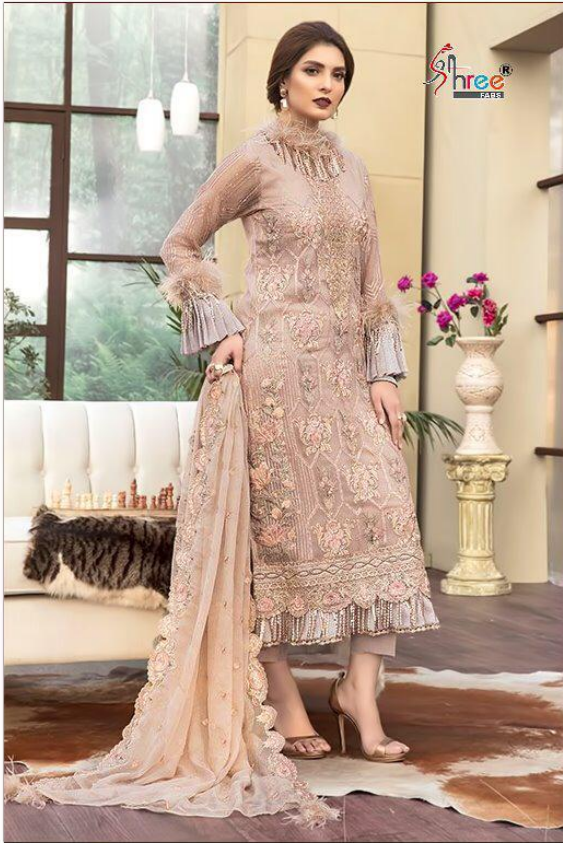

5103

Motifz
LUXURY COLLECTION