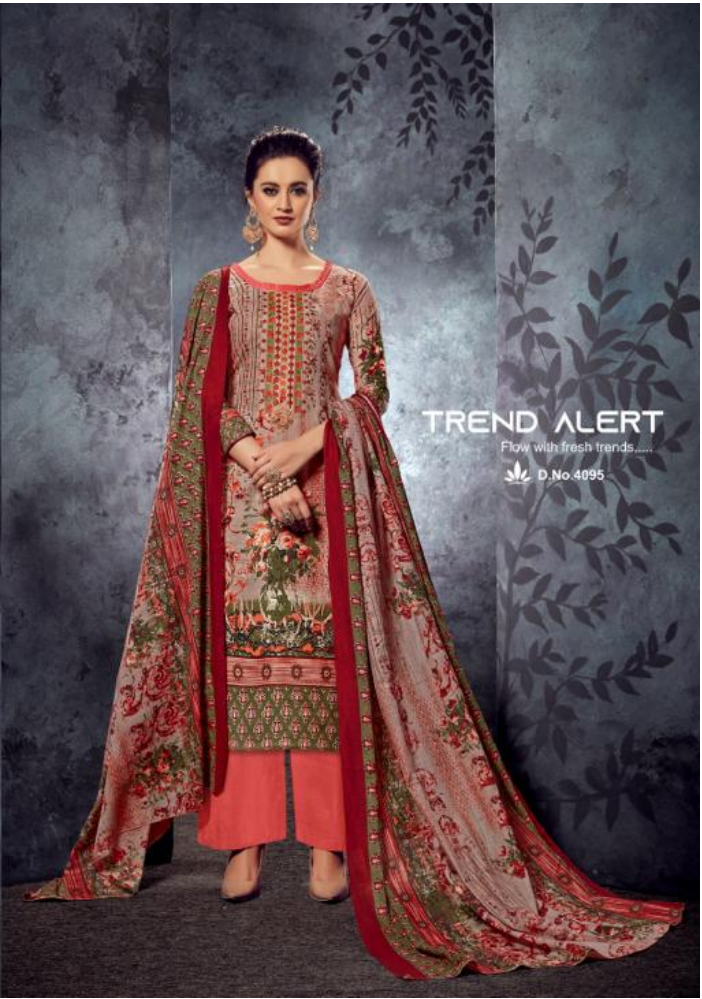

# ALASKA

D.NO	TOP	BOTTOM	DUPATTA
4091	Cambric Cotton With Embroidery	Solid Cotton	Cotton mal mal
4092	Cambric Cotton With Embroidery	Solid Cotton	Cotton mal mal
4093	Cambric Cotton With Embroidery	Solid Cotton	Cotton mal mal
4094	Cambric Cotton With Embroidery	Solid Cotton	Cotton mal mal
4095	Cambric Cotton With Embroidery	Solid Cotton	Cotton mal mal
4096	Cambric Cotton With Embroidery	Solid Cotton	Cotton mal mal
4097	Cambric Cotton With Embroidery	Solid Cotton	Cotton mal mal
4098	Cambric Cotton With Embroidery	Solid Cotton	Cotton mal mal
4099	Cambric Cotton With Embroidery	Solid Cotton	Cotton mal mal
4100	Cambric Cotton With Embroidery	Solid Cotton	Cotton mal mal