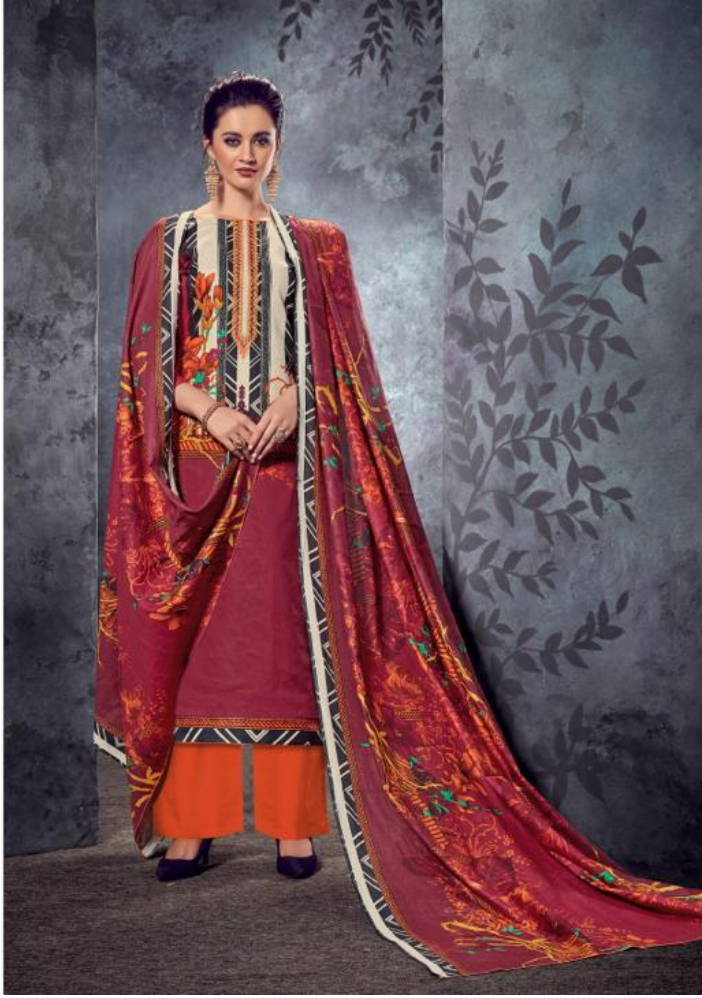

STAY IN STYLE

Style is more about being yourself...

D.No.4099