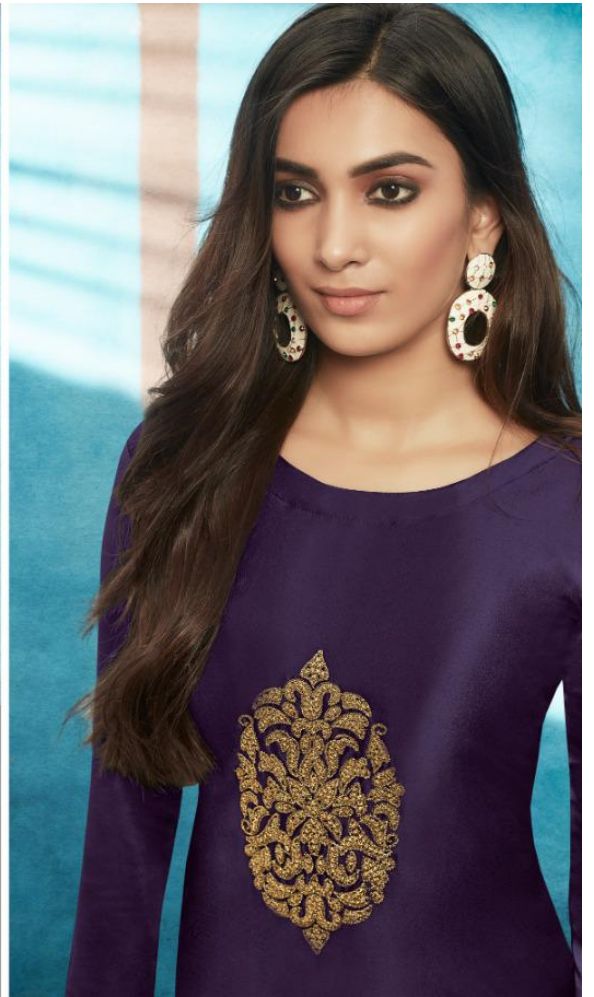

924

RANI TREND'Z™

927

RANI TREND'Z™

930

924

925

926

927

928

929

930

931

RANI TREND'Z™

931

RANI TREND'Z™  
**Destiny**  
Exclusive Festive Collection

DESIGN NO.	TOP	BOTTOM Plazo-SHARARA	SIZE	PRICE
924TO 931	Rayon 14 Kg Modal Satin	Pure Zam Silk (Stich According Top Size)	L XL XXL	695

RANI TREND'Z™

931