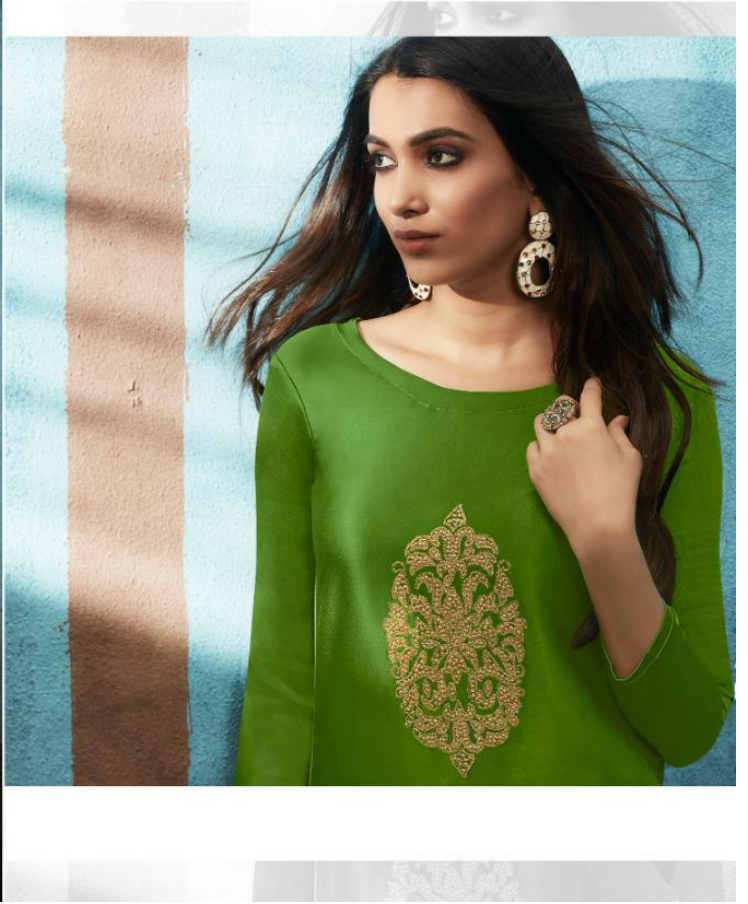

924

RANI TREND'Z™

927

RANI TREND'Z™

930

924

925

926

927

928

929

930

931

RANI TREND'Z™

931

RANI TREND'Z™  
**Destiny**  
Exclusive Festive Collection

DESIGN NO.	TOP	BOTTOM Plazo-SHARARA	SIZE	PRICE
924TO 931	Rayon 14 Kg Modal Satin	Pure Zam Silk (Stich According Top Size)	L XL XXL	695

RANI TREND'Z™

931