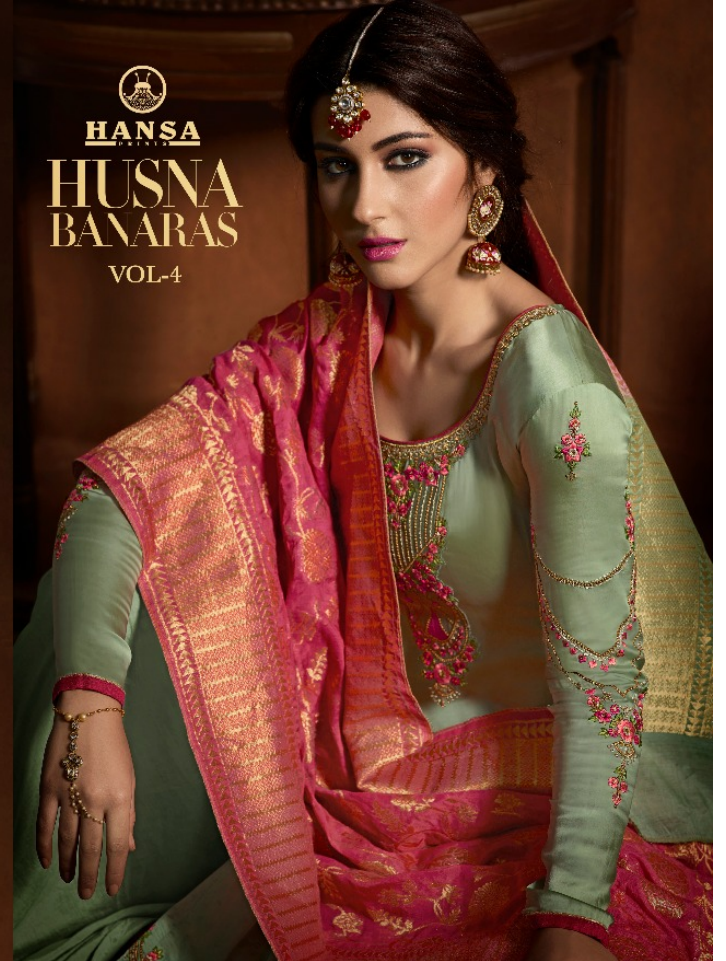

**HANSA**  
PRINTS

**HUSNA**  
**BANARAS**

VOL. 4

**SOULFUL  
RETREAT**  
Three-piece set in 100% of woven  
silk with an inner lining.  
For the winter.

  
**HANSA**

d.no.  
**4002**

MO.-75676-88492

DESIGN NO.	QUALITY NAME	RATE
4001	GEOGETTE SATIN WITH INNER & EMB BOTTOM SANTOON DUPATTA PURE BANARASI	1445
4002	GEOGETTE SATIN WITH INNER & EMB BOTTOM SANTOON DUPATTA PURE BANARASI	1445
4003	GEOGETTE SATIN WITH INNER & EMB BOTTOM SANTOON DUPATTA PURE BANARASI	1445
4004	GEOGETTE SATIN WITH INNER & EMB BOTTOM SANTOON DUPATTA PURE BANARASI	1445
4005	GEOGETTE SATIN WITH INNER & EMB BOTTOM SANTOON DUPATTA PURE BANARASI	1445
4006	GEOGETTE SATIN WITH INNER & EMB BOTTOM SANTOON DUPATTA PURE BANARASI	1445
	TOTAL AMOUNT	8670
	TOTAL SUTE	6
	AVERAGE PRICE PER LIST	1445
	GEORGETTE SATIN WITH INNER & EMB	3.00
	BOTTOM SANTOON	4.00
	DUPATTA PURE BANARASI	2.40
	CUT	8.10