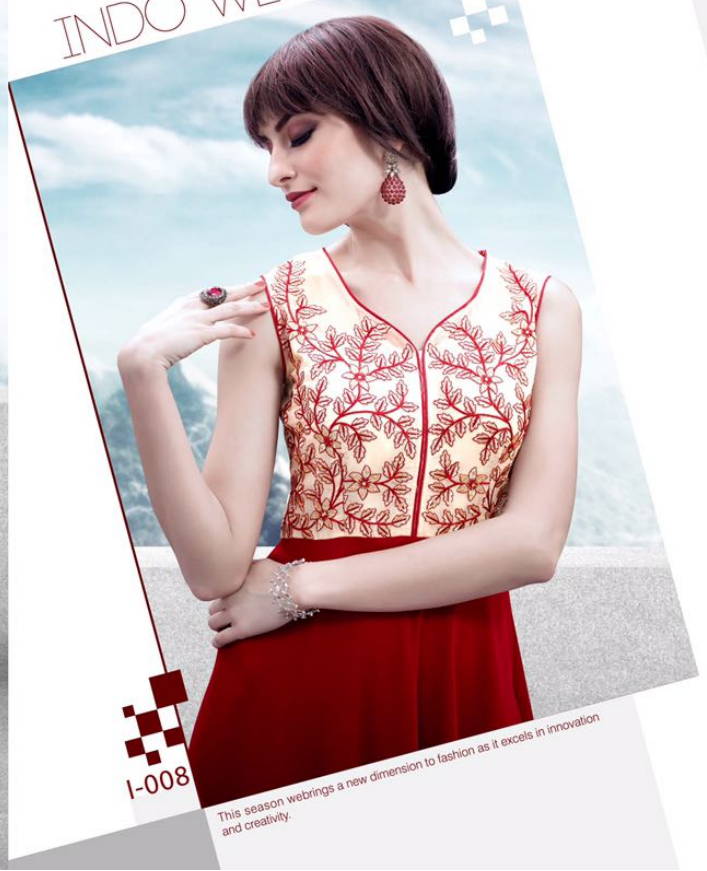

WHITH 2 PIECE
INDO WESTERN

I-008

This season webrings a new dimension to fashion as it excels in innovation and creativity.